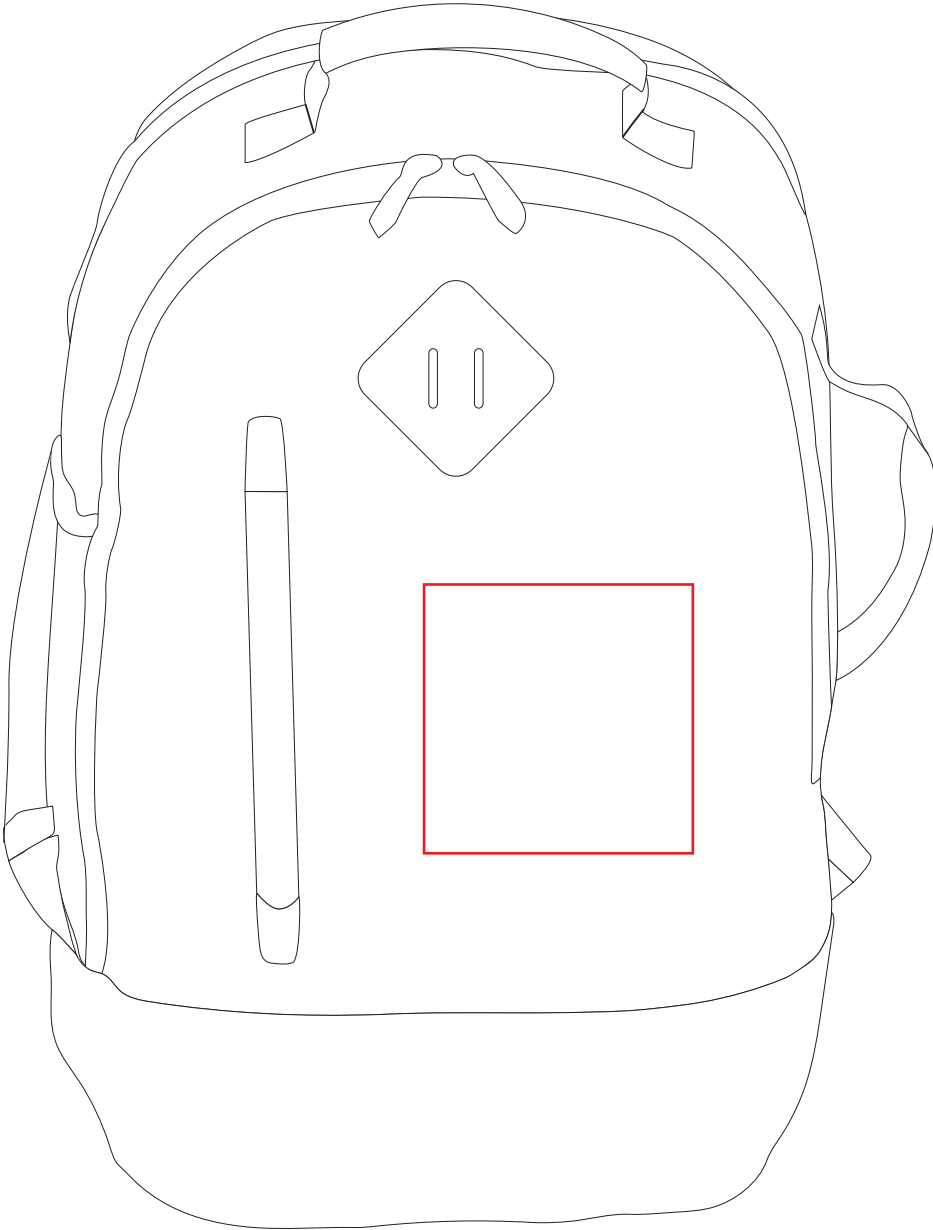

B-1407

ITEM DIAGRAM IS SHOWN AT
35% OF ACTUAL SIZE.

4.00" W X 4.00" H
AVAILABLE IMPRINT AREA
- FRONT -