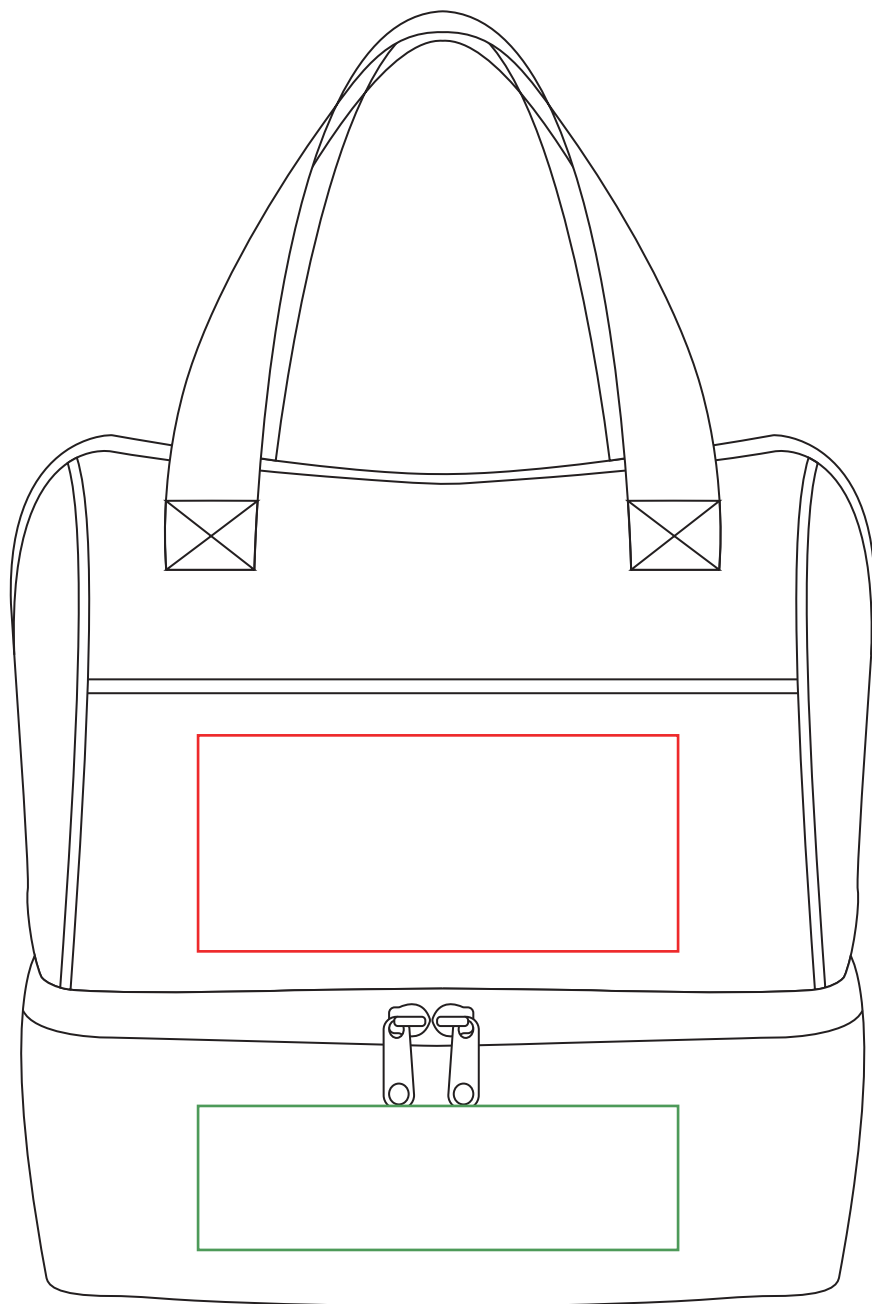

B-1502

ITEM DIAGRAM IS SHOWN AT
50% OF ACTUAL SIZE.

5.00" W X 2.25" H
AVAILABLE IMPRINT AREA

DEFAULT - TOP PORTION
SCREENPRINT (2-COLOR MAX)
HEAT PRESS/FULL COLOR AVAILABLE

5.00" W X 1.50" H
AVAILABLE IMPRINT AREA

BOTTOM PORTION
SCREENPRINT (2-COLOR MAX)
HEAT PRESS/FULL COLOR AVAILABLE