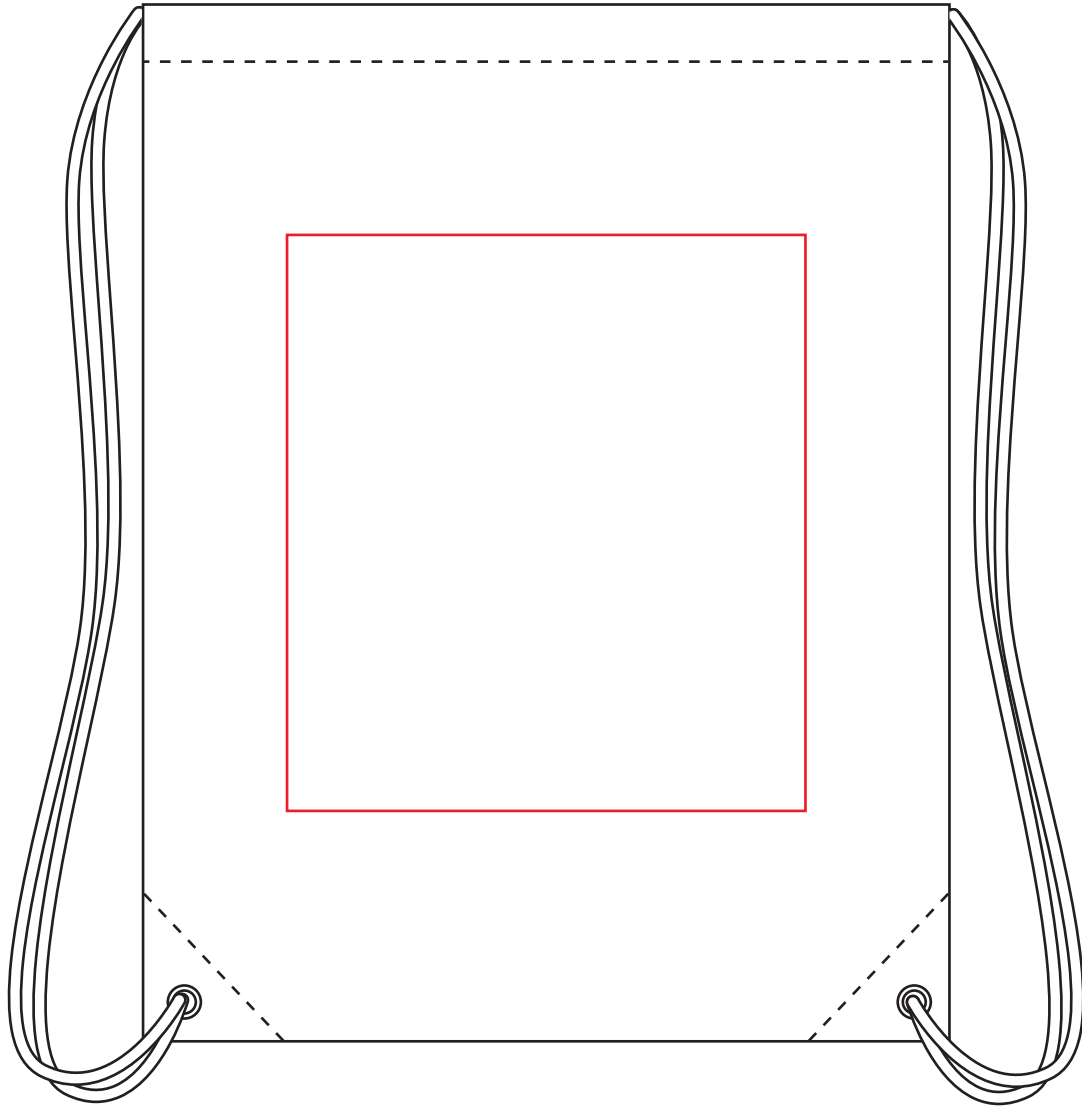

ITEM DIAGRAM IS SHOWN
AT 30% OF ACTUAL SIZE

B-3417

9.00" W x 10.00" H
AVAILABLE IMPRINT AREA
LOCATION - FRONT (DEFAULT)