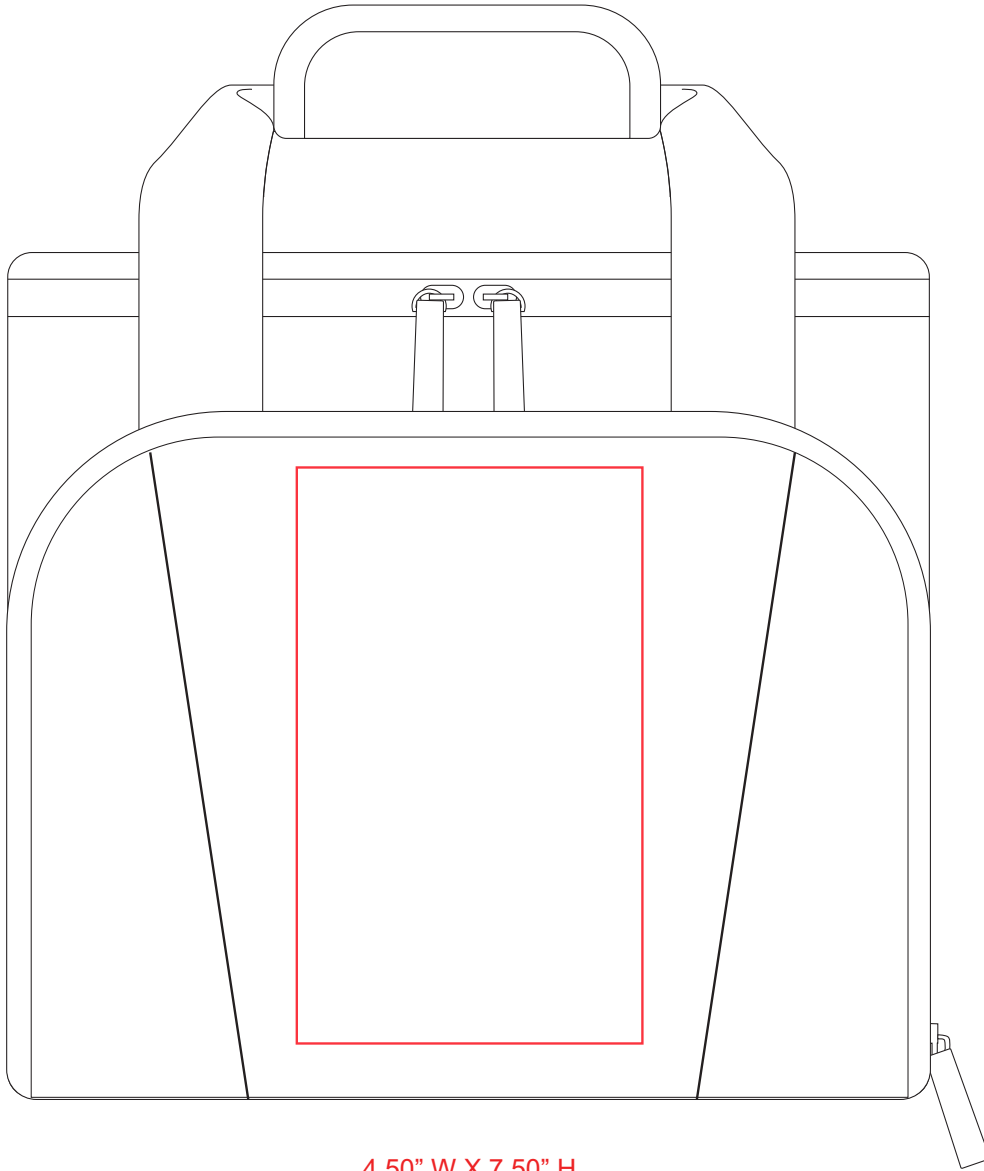

ITEM DIAGRAM IS SHOWN
AT 40% OF ACTUAL SIZE

B-3501

4.50" W X 7.50" H
SCREEN PRINT
AVAILABLE IMPRINT AREA
LOCATION - FRONT POCKET