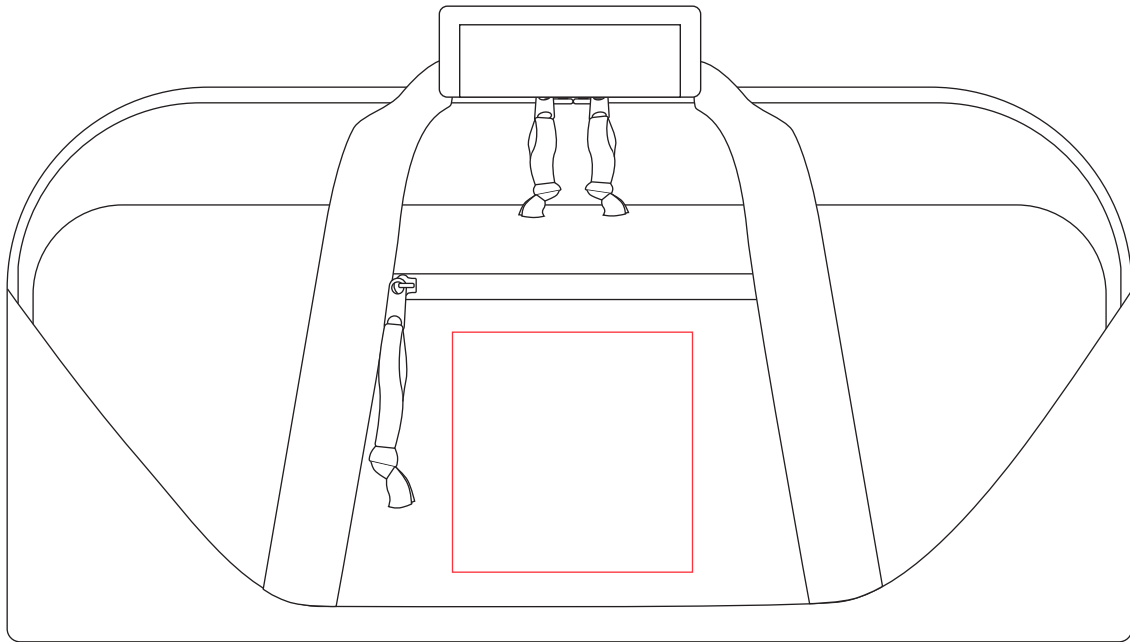

ITEM DIAGRAM IS SHOWN
AT 25% OF ACTUAL SIZE

B-3906

5.00" W X 5.00" H
SCREEN PRINT
AVAILABLE IMPRINT AREA
LOCATION - FRONT POCKET (DEFAULT)

5.00" W X 6.50" H
AVAILABLE IMPRINT AREA
LOCATION - BACK