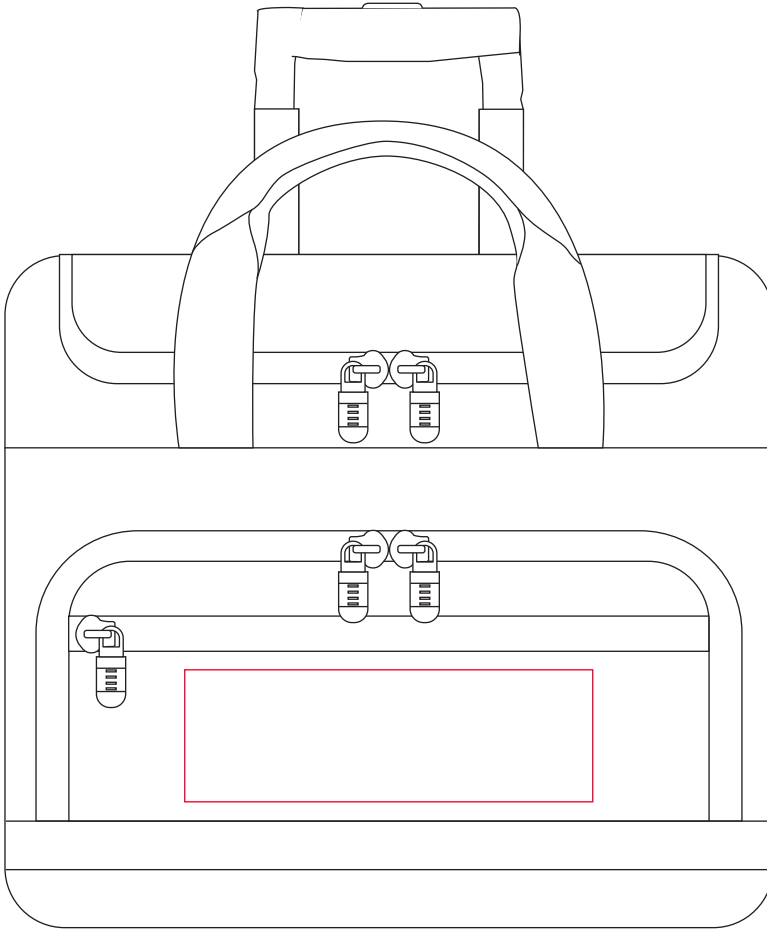

ITEM DIAGRAM IS SHOWN  
AT 25% OF ACTUAL SIZE

# B-6324

8.50" W x 2.75" H  
SCREEN PRINT  
AVAILABLE IMPRINT AREA  
FRONT POCKET (DEFAULT)

9.00" W x 4.00" H  
AVAILABLE IMPRINT AREA  
TOP