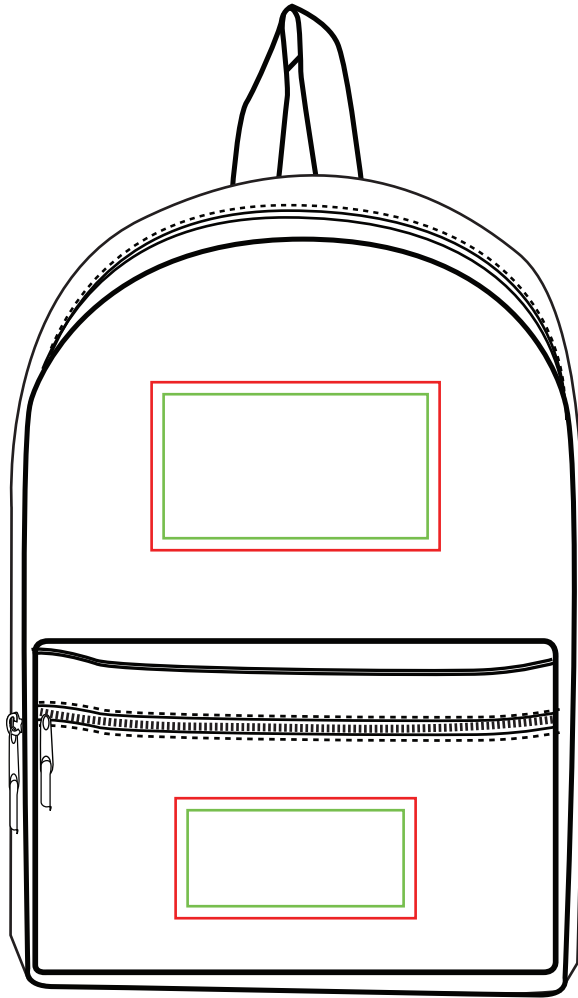

ITEM DIAGRAM IS SHOWN
AT 25% OF ACTUAL SIZE

B-6440

6.00" W x 3.50" H
SCREEN PRINT
AVAILABLE IMPRINT AREA
ABOVE POCKET (DEFAULT)

5.50" W x 3.00" H
FULL COLOR
AVAILABLE IMPRINT AREA
ABOVE POCKET (DEFAULT)

5.00" W x 2.50" H
SCREEN PRINT
AVAILABLE IMPRINT AREA
FRONT POCKET

4.50" W x 2.00" H
FULL COLOR
AVAILABLE IMPRINT AREA
FRONT POCKET