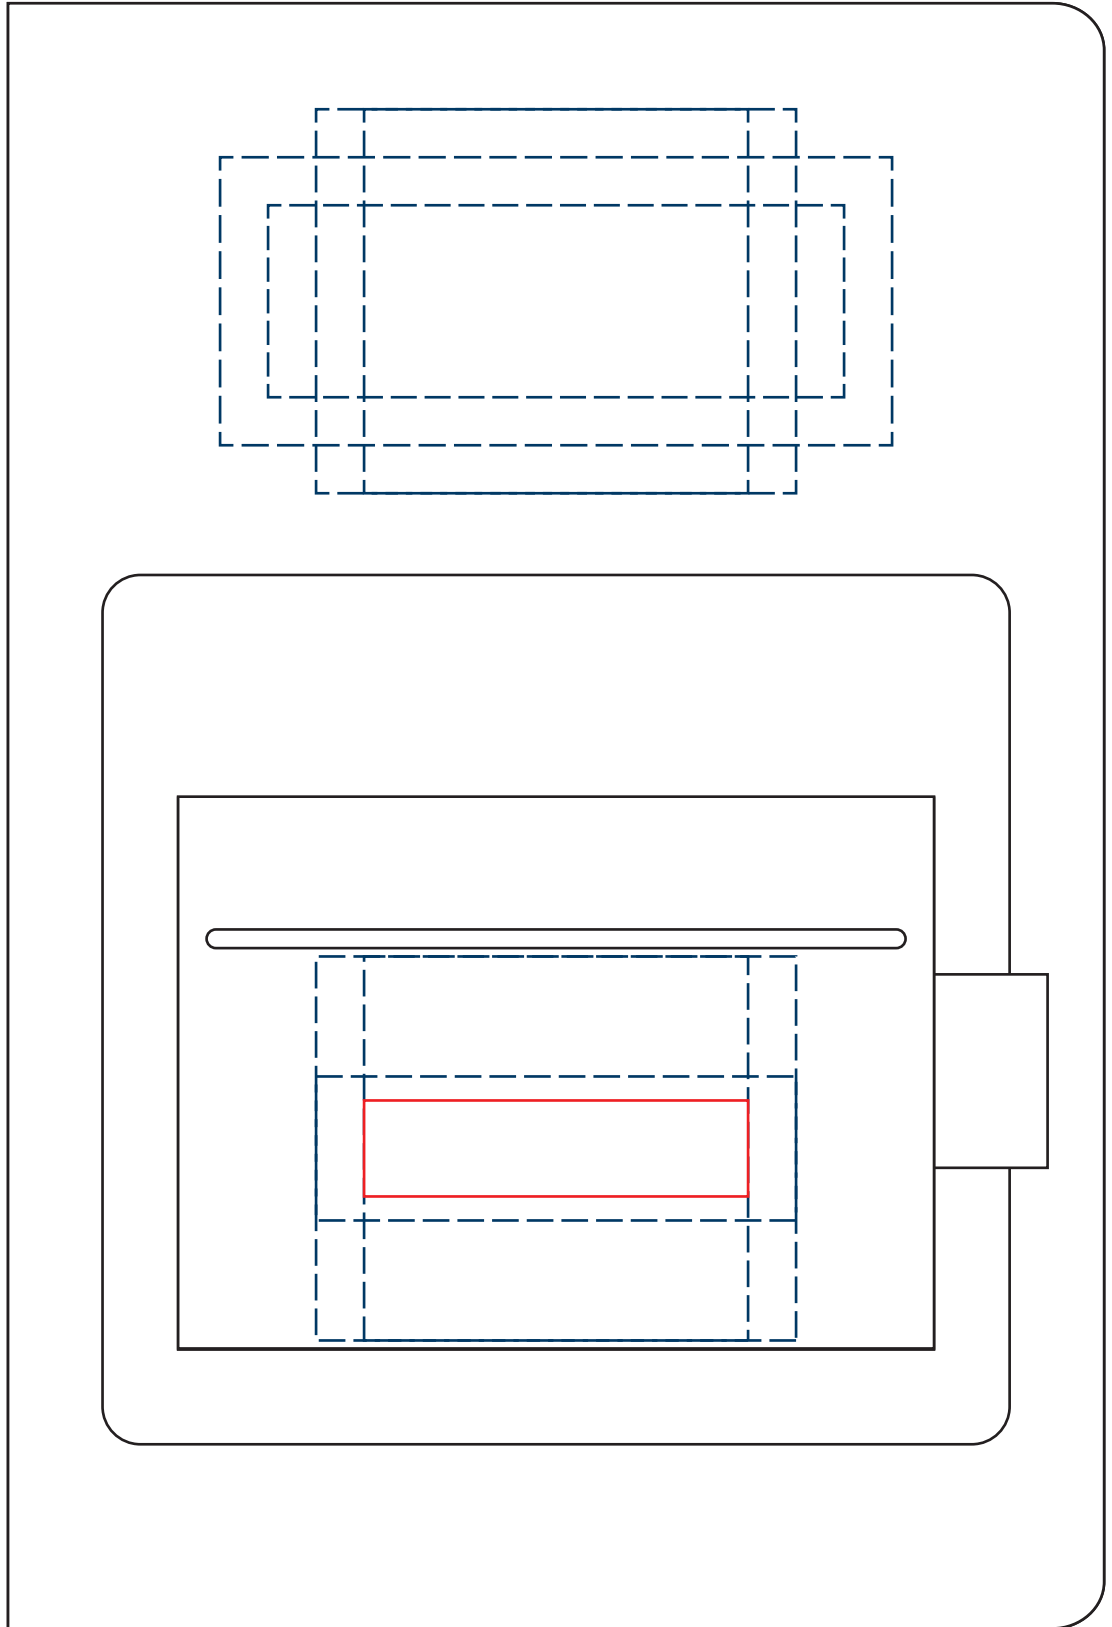

ITEM DIAGRAM IS SHOWN
AT 100% OF ACTUAL SIZE

B-7131

DEFAULT IMPRINT LOCATION:
Heat Transfer:
2" W x 1/2" H

ALTERNATE IMPRINT LOCATIONS

2-1/2"W x 3/4"H (Front Pocket)
3"W x 1"H (Front Top)
3"W x 4"H (Back Center)

Debossing:
4" W x 2" H (Top)
3" W x 1-1/4" H (Pocket)

Screen Print:
2"W x 2"H (Front Pocket)
2"W x 2"H (Front Top)
3"W x 4"H (Back Center)