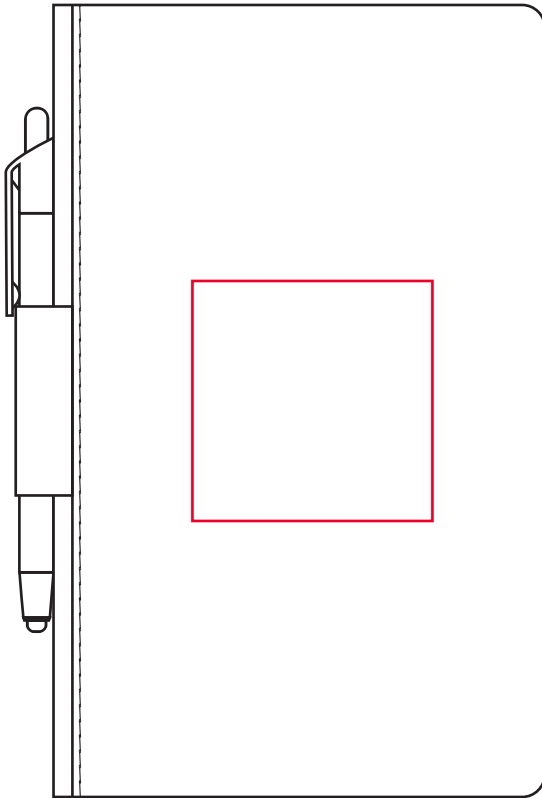

ITEM DIAGRAM IS SHOWN  
AT 50% OF ACTUAL SIZE

## FRONT

2.50" W x 2.50" H  
SCREEN PRINT  
AVAILABLE IMPRINT AREA  
FRONT ( DEFAULT ) / BACK COVER

3.00" W x 5.00" H  
4.25" W x 7.75" H  
SCREEN PRINT

3.50" W x 3.50" H  
DEBOSSING

## PEN

2.00" W x 0.25" H  
SCREEN PRINT  
AVAILABLE IMPRINT AREA  
PEN - BARREL