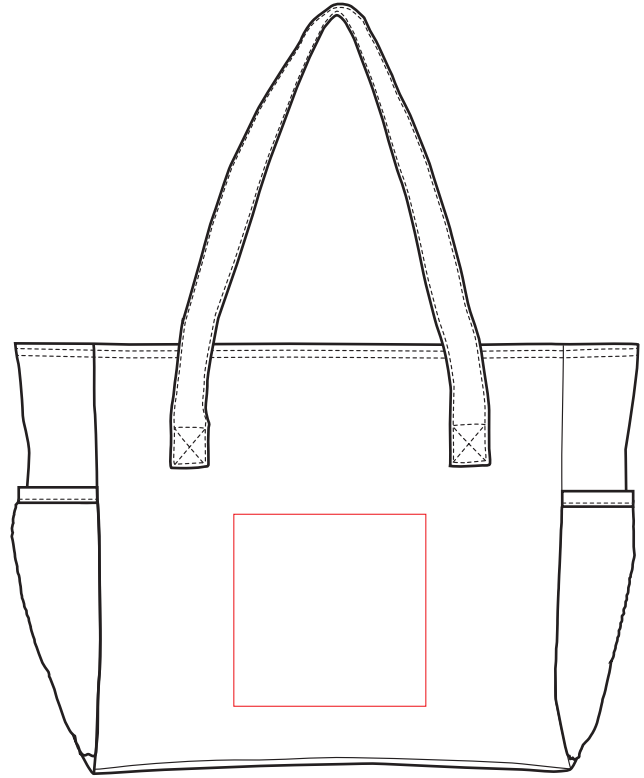

B-7286

* ITEM DIAGRAM IS APPROXIMATELY AT 20% OF ACTUAL SIZE *

FRONT

3.50" W X 5.00" H (DEFAULT)
HEAT TRANSFER
SUBLIMATION
IMPRINT AREA
FRONT POCKET

4.50" Dia.
EMBROIDERY

BACK

5.00" W X 5.00" H
IMPRINT AREA
SUBLIMATION
IMPRINT AREA
FRONT POCKET

4.50" Dia.
EMBROIDERY