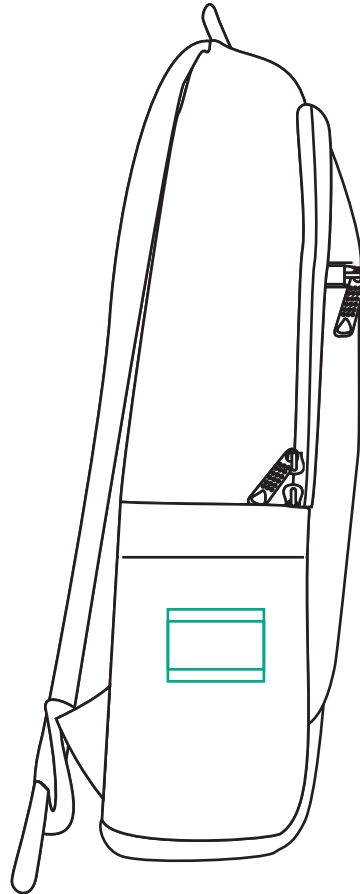

ITEM DIAGRAM IS SHOWN  
AT 25% OF ACTUAL SIZE

# B-7464

FRONT

LEFT SIDE

RIGHT SIDE

3.00" W X 3.00" H  
SCREEN PRINT  
HEAT TRANSFER  
AVAILABLE IMPRINT AREA  
LOCATION - FRONT BELOW ZIPPER (DEFAULT)

4.50" W X 4.50" H  
HEAT TRANSFER  
AVAILABLE IMPRINT AREA  
LOCATION - FRONT BELOW ZIPPER

3.00" W X 1.00" H  
3.50" W X 1.50" H  
HEAT TRANSFER  
AVAILABLE IMPRINT AREA  
LOCATION - FRONT ABOVE ZIPPER

2.00" W X 1.00" H  
2.00" W X 1.50" H  
SCREEN PRINT  
HEAT TRANSFER  
AVAILABLE IMPRINT AREA  
LOCATION - EITHER SIDE POCKET