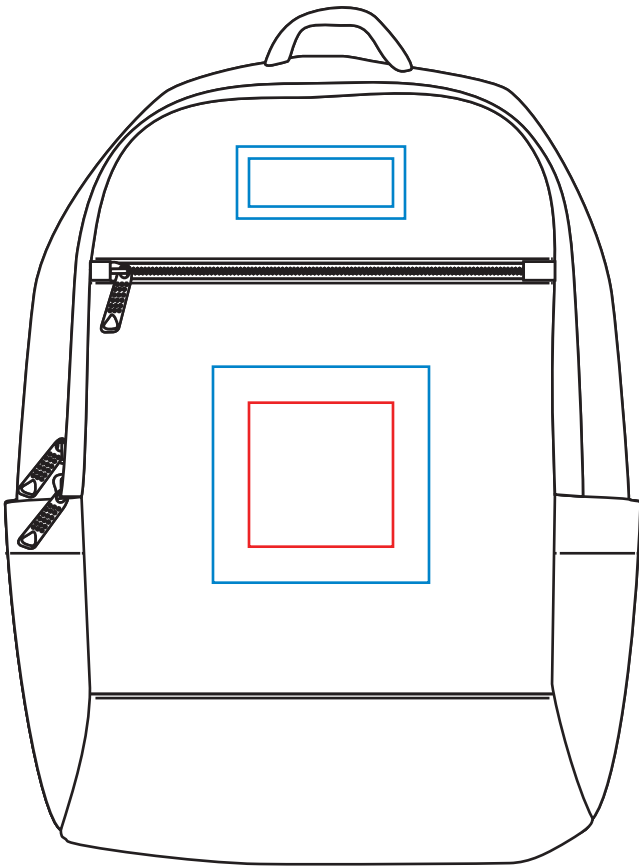

ITEM DIAGRAM IS SHOWN  
AT 25% OF ACTUAL SIZE

# B-7464

FRONT

LEFT SIDE

RIGHT SIDE

3.00" W X 3.00" H  
SCREEN PRINT  
HEAT TRANSFER  
AVAILABLE IMPRINT AREA  
LOCATION - FRONT BELOW ZIPPER (DEFAULT)

4.50" W X 4.50" H  
HEAT TRANSFER  
AVAILABLE IMPRINT AREA  
LOCATION - FRONT BELOW ZIPPER

3.00" W X 1.00" H  
3.50" W X 1.50" H  
HEAT TRANSFER  
AVAILABLE IMPRINT AREA  
LOCATION - FRONT ABOVE ZIPPER

2.00" W X 1.00" H  
2.00" W X 1.50" H  
SCREEN PRINT  
HEAT TRANSFER  
AVAILABLE IMPRINT AREA  
LOCATION - EITHER SIDE POCKET