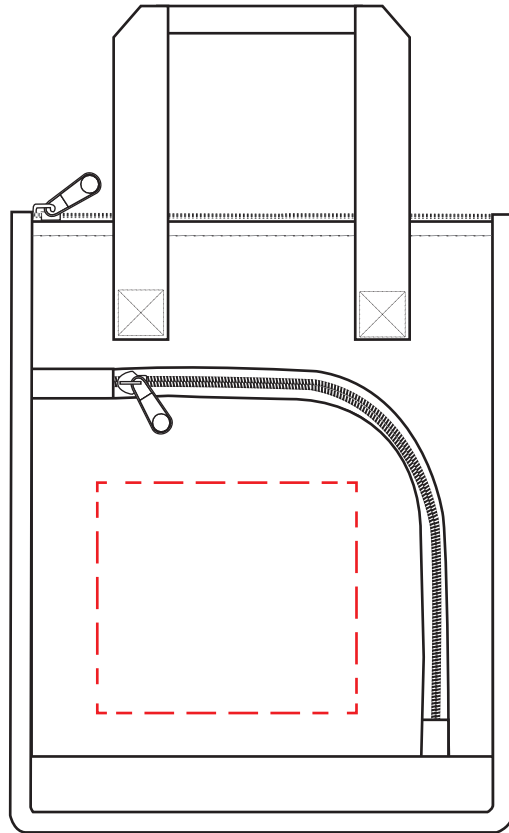

B-7555

Bag diagram shown
at 30% size

4.50" W x 4.00" H
Max. Imprint Area

Front (Pocket)

Additional Imprint Areas:

4.50" W x 4.00" H
Max. Imprint Area

Back

Virtual Diagram May Not Be To Scale