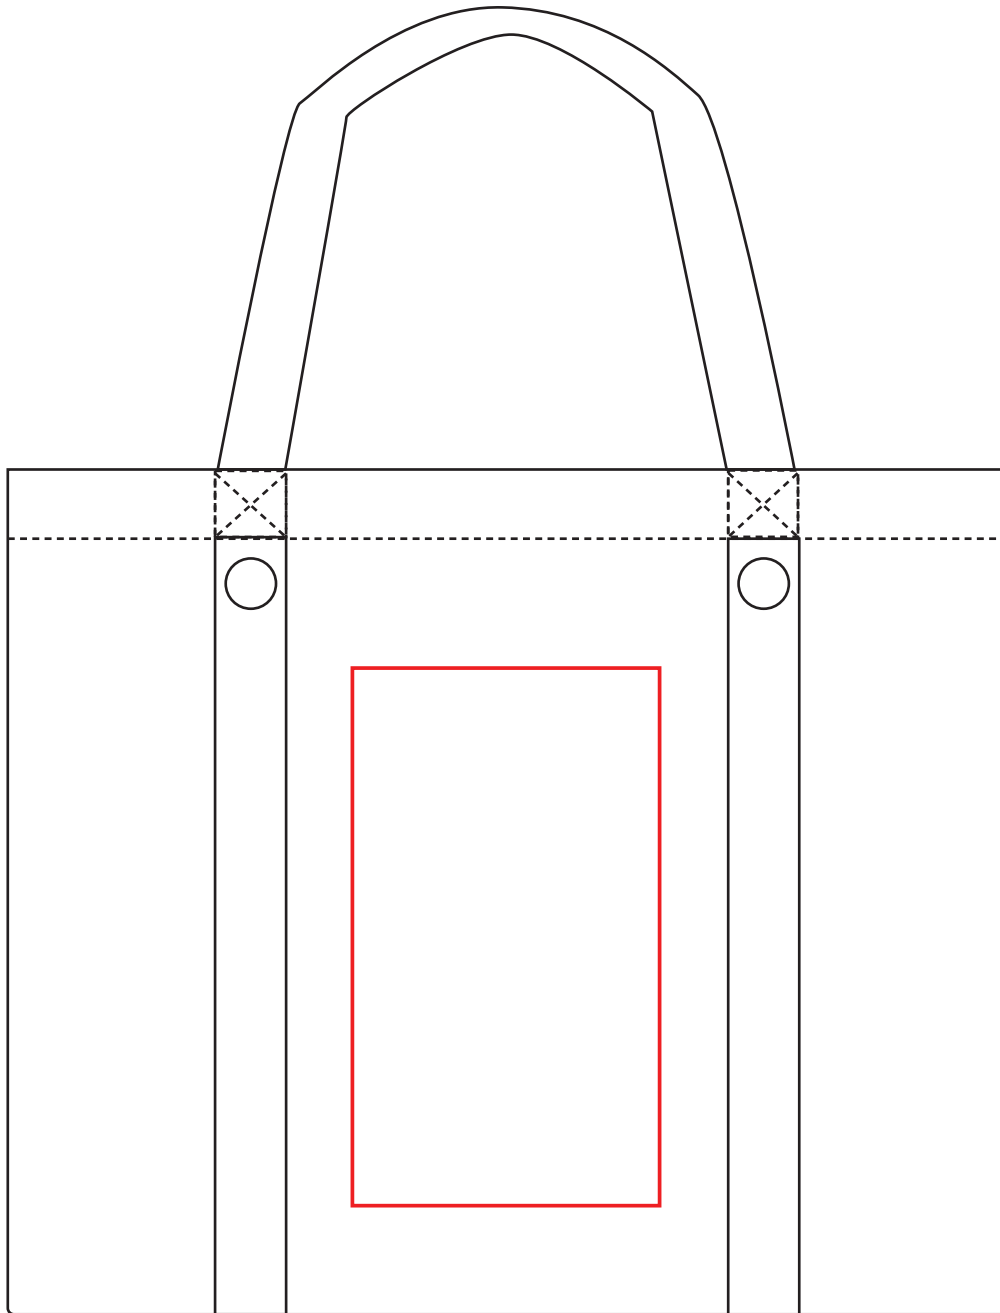

A00022-B-8285

* ITEM DIAGRAM IS SHOWN AT 40% OF ACTUAL SIZE *

4.00" W x 7.00" H
SCREEN PRINT
AVAILABLE IMPRINT AREA