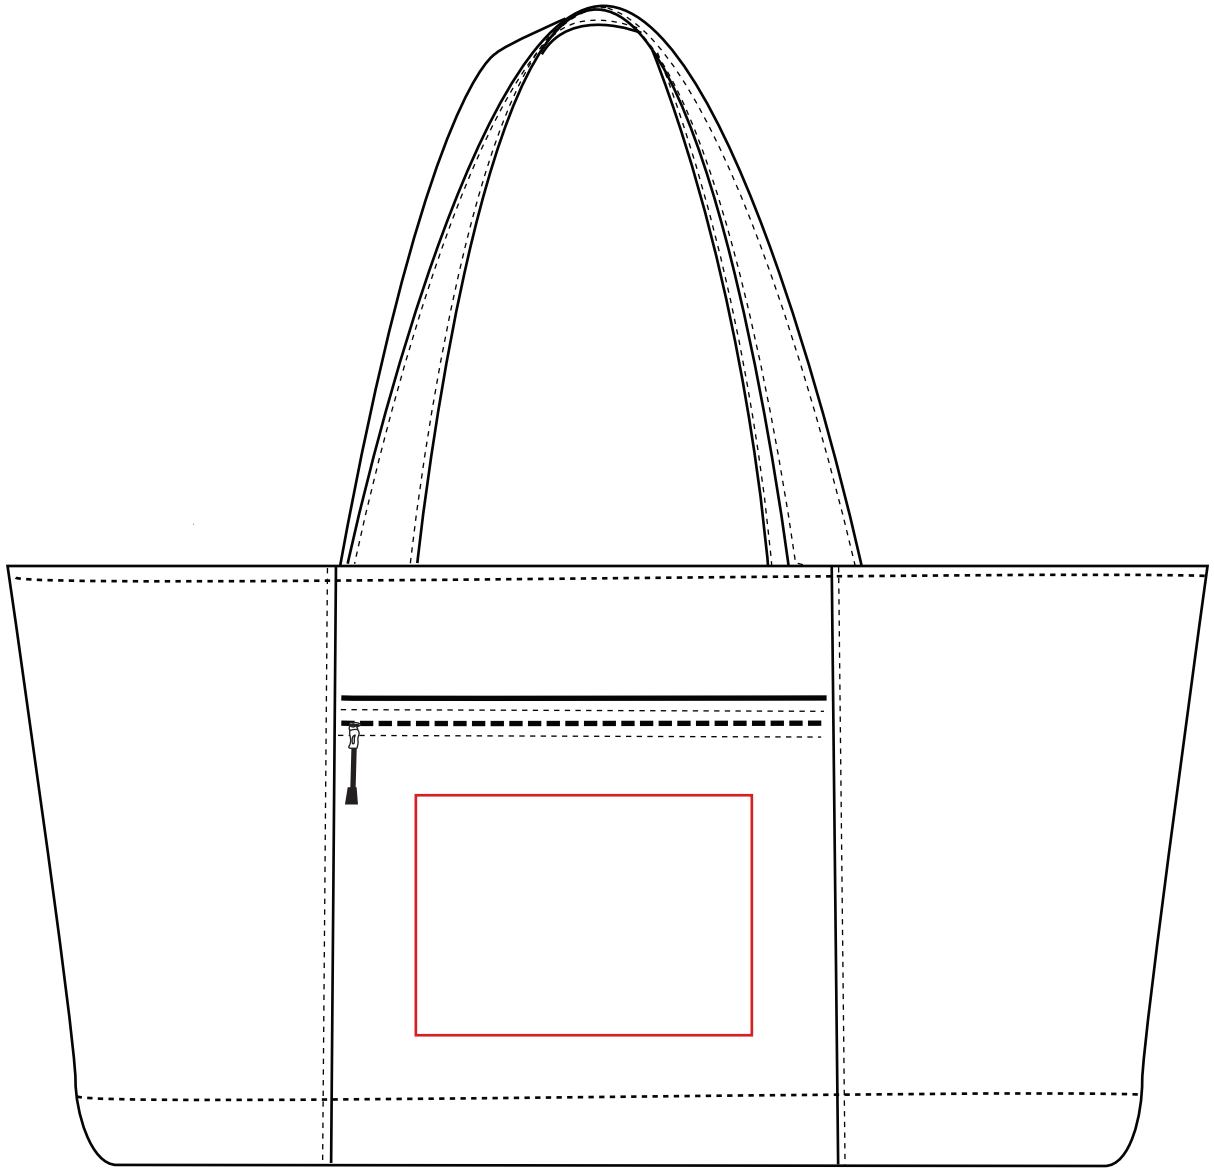

A00022-B-8298

ITEM DIAGRAM IS SHOWN AT 25% OF ACTUAL SIZE

7.00" W x 5.00" H
SCREEN PRINT
AVAILABLE IMPRINT AREA