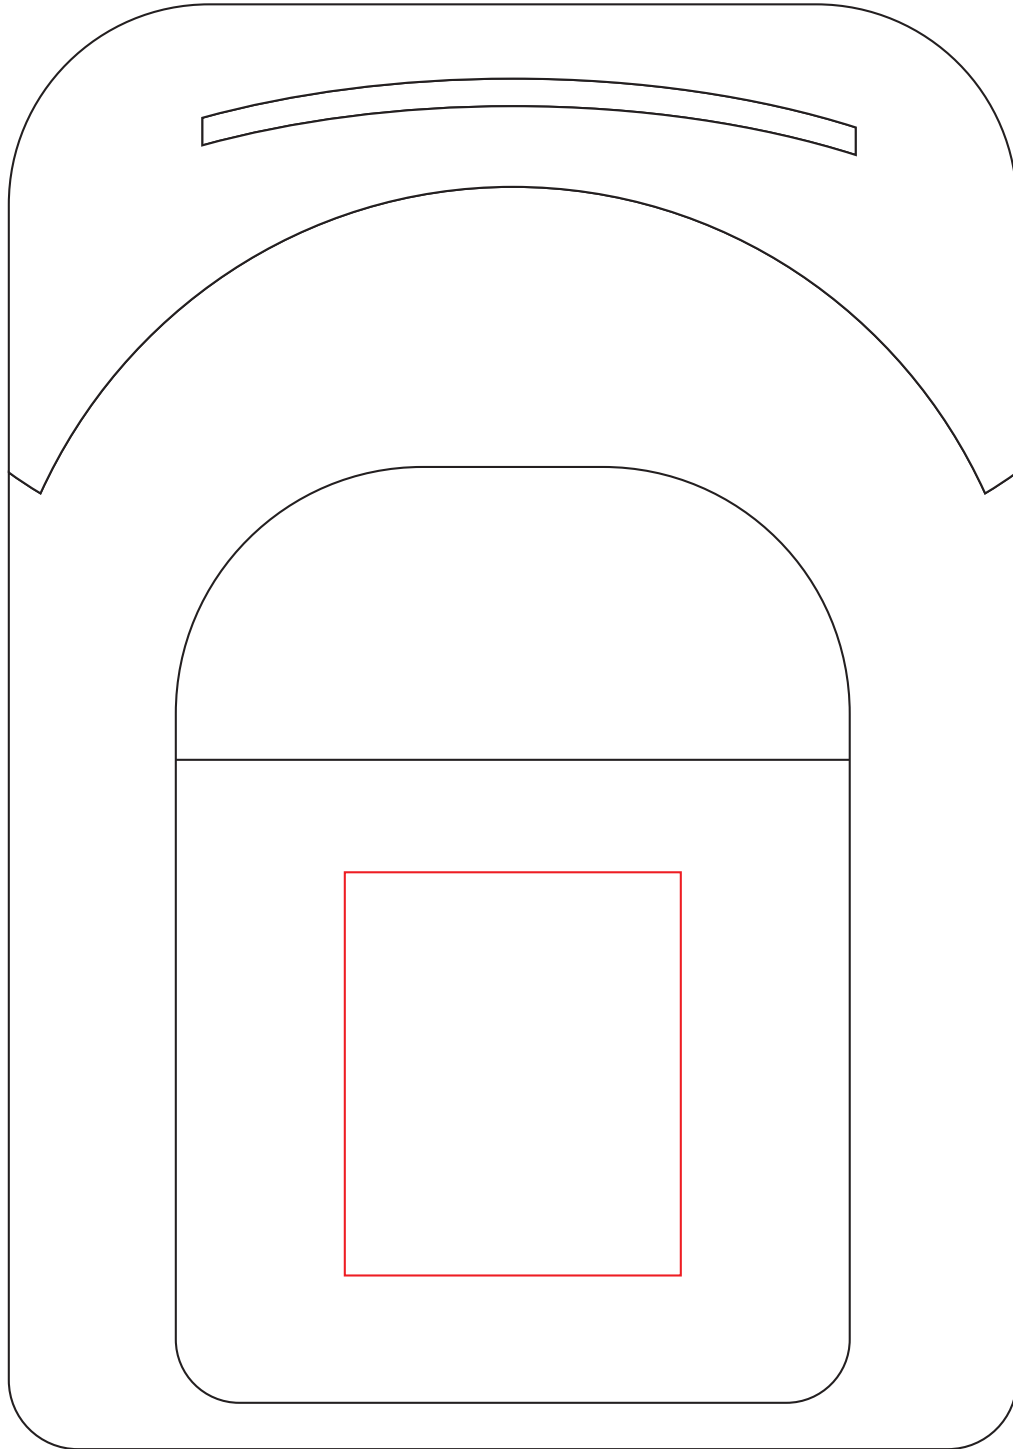

NOTE:
BAG DIAGRAM SHOWN
AT 35% OF ACTUAL SIZE

B-8440

5.00" W x 6.00" H
AVAILABLE IMPRINT AREA
- FRONT POCKET -
SCREEN PRINT