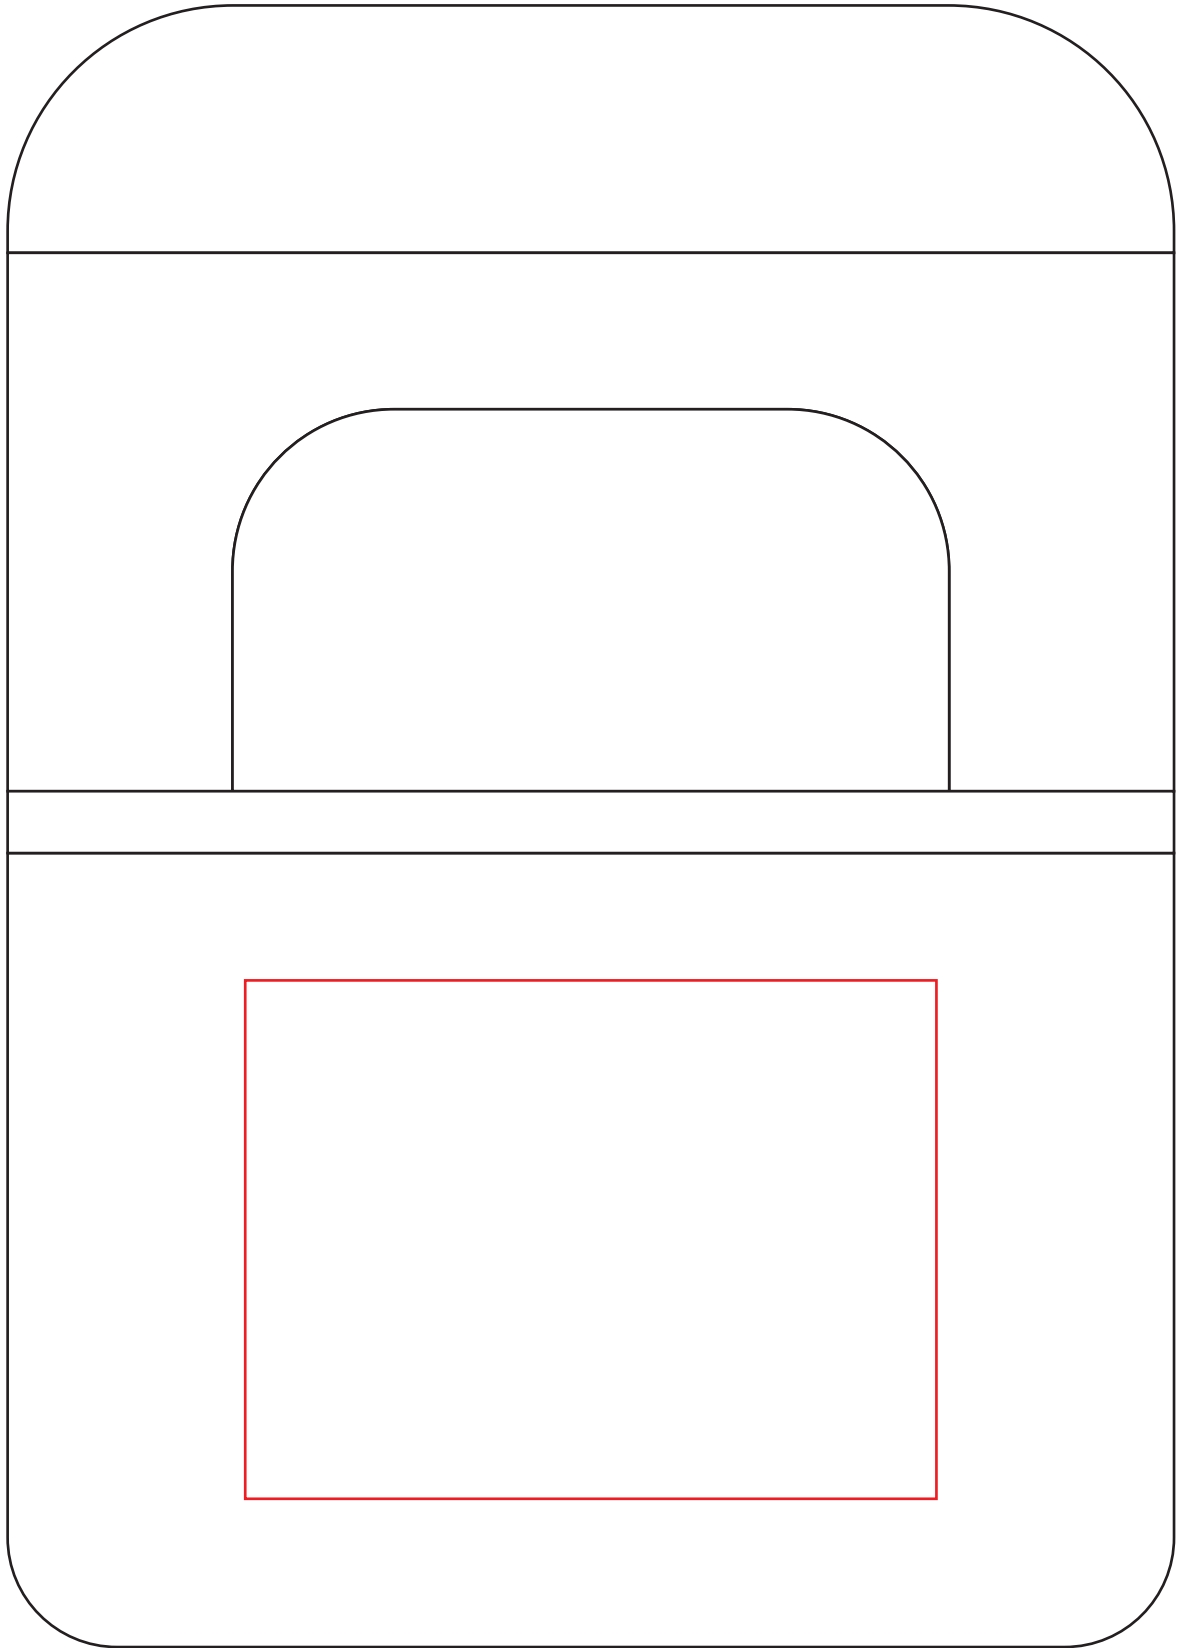

NOTE:
BAG DIAGRAM SHOWN
AT 45% OF ACTUAL SIZE

B-8442

8.00" W x 6.00" H
AVAILABLE IMPRINT AREA
- FRONT LOWER POCKET -
SCREEN PRINT