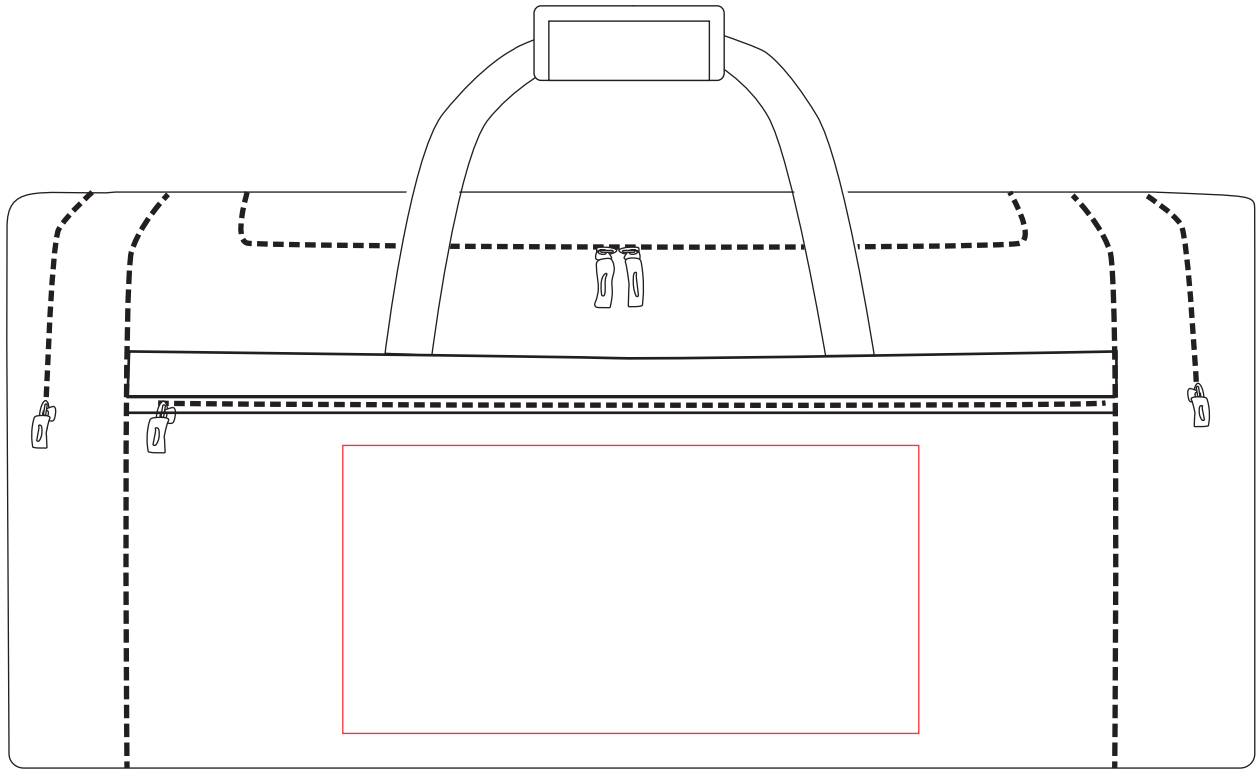

# A00022-B-8996

ITEM DIAGRAM IS SHOWN AT 25% OF ACTUAL SIZE

12.00" W X 6.00" H  
SCREEN PRINT  
AVAILABLE IMPRINT AREA