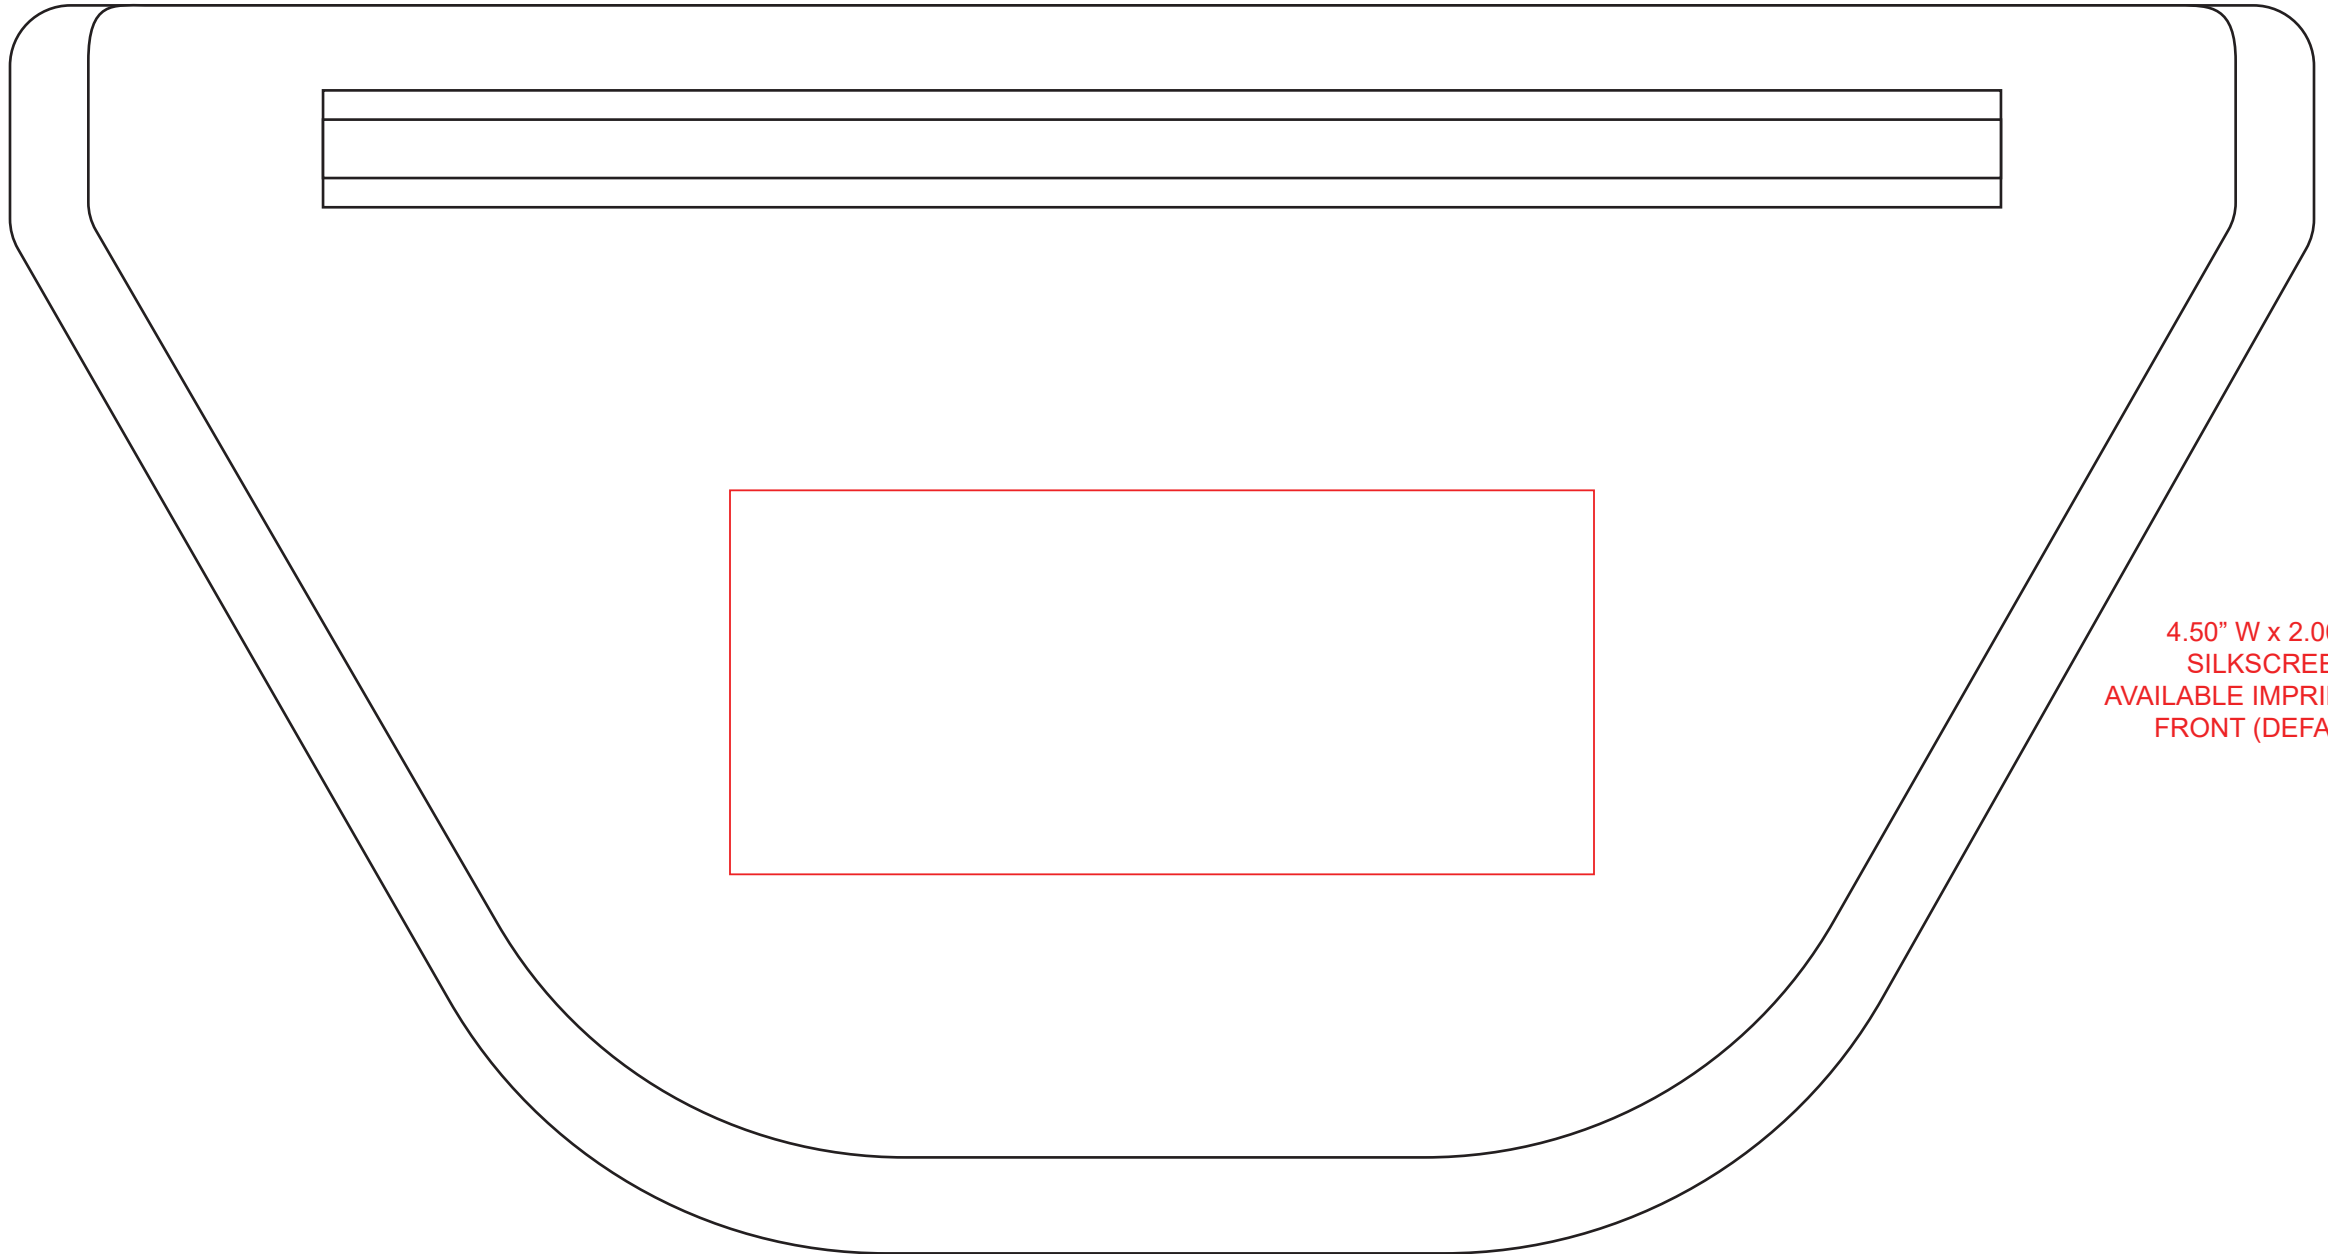

B-A3002

4.50" W x 2.00" H
SILKSCREEN
AVAILABLE IMPRINT AREA
FRONT (DEFAULT)