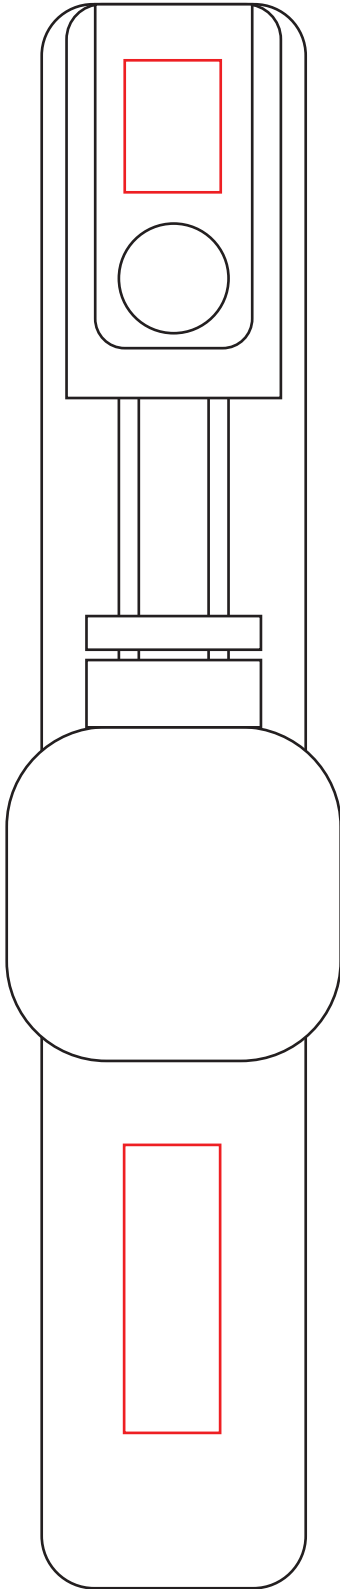

ITEM DIAGRAM IS SHOWN  
AT 100% OF ACTUAL SIZE

# DW-1035

11/16" W x 1/2" H  
AVAILABLE IMPRINT AREA  
PAD PRINT (DEFAULT)  
TOP

1.50" W x 0.50" H  
AVAILABLE IMPRINT AREA  
PAD PRINT (DEFAULT)  
HANDLE