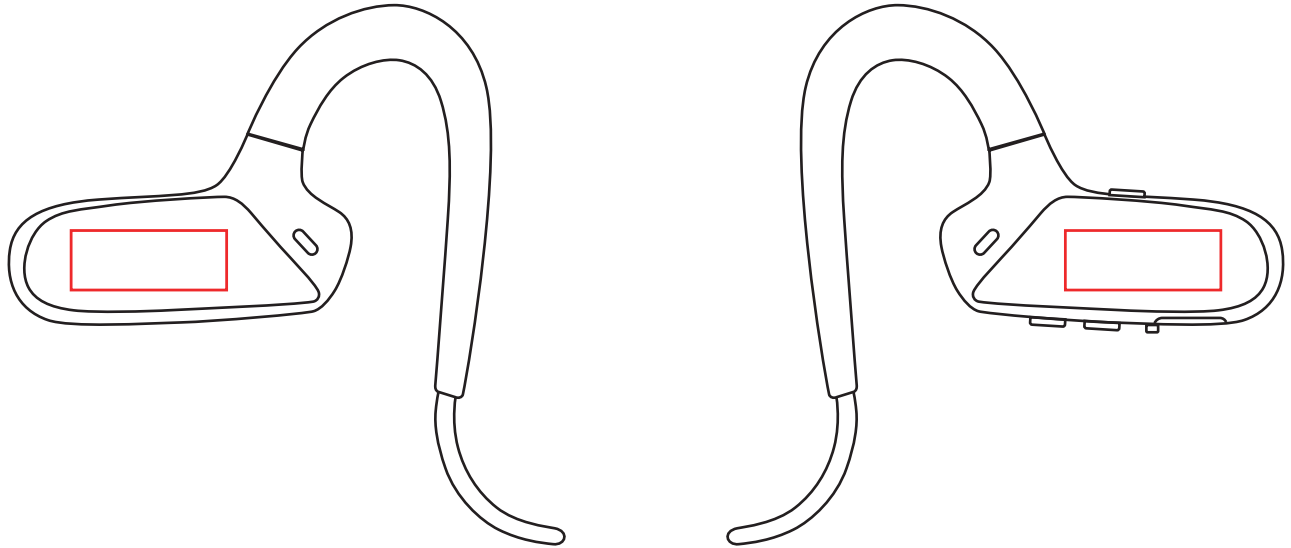

# DW-3012

LEFT

RIGHT

0.81" W X 0.31" H  
IMPRINT AREA  
RIGHT or LEFT