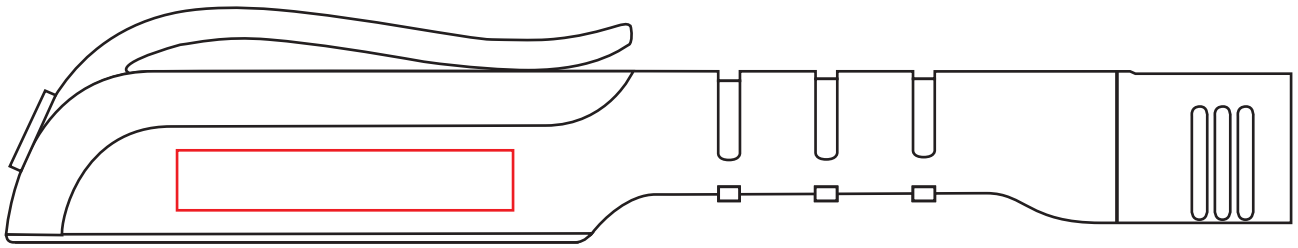

FS-1202

1.75" W x 0.31" H
AVAILABLE IMPRINT AREA
- DEFAULT SIDE -
PAD PRINT

1.75" W x 0.31" H
ALTERNATIVE IMPRINT AREA
- SIDE -
PAD PRINT