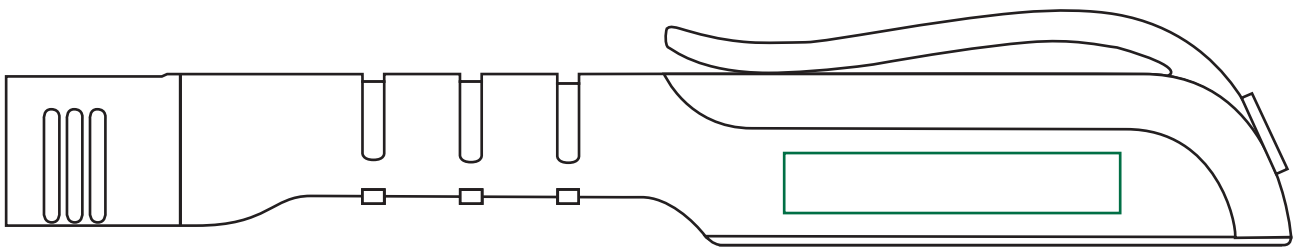

FS-1202

1.75" W x 0.31" H
AVAILABLE IMPRINT AREA
- DEFAULT SIDE -
PAD PRINT

1.75" W x 0.31" H
ALTERNATIVE IMPRINT AREA
- SIDE -
PAD PRINT