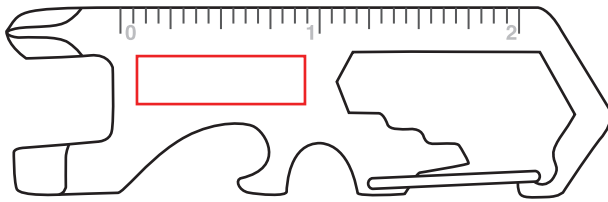

ITEM DIAGRAM IS SHOWN
AT 100% OF ACTUAL SIZE

FS-1210

FRONT

0.87" W x 00.25" H
AVAILABLE IMPRINT AREA
- SCREEN PRINT OR LASER ENGRAVING-
FRONT (DEFAULT)

BACK

0.87" W x 00.50" H
AVAILABLE IMPRINT AREA
- SCREEN PRINT OR LASER ENGRAVING-
BACK

POUCH

0.50" W x 1.50" H
AVAILABLE IMPRINT AREA
- HEAT PRESS -