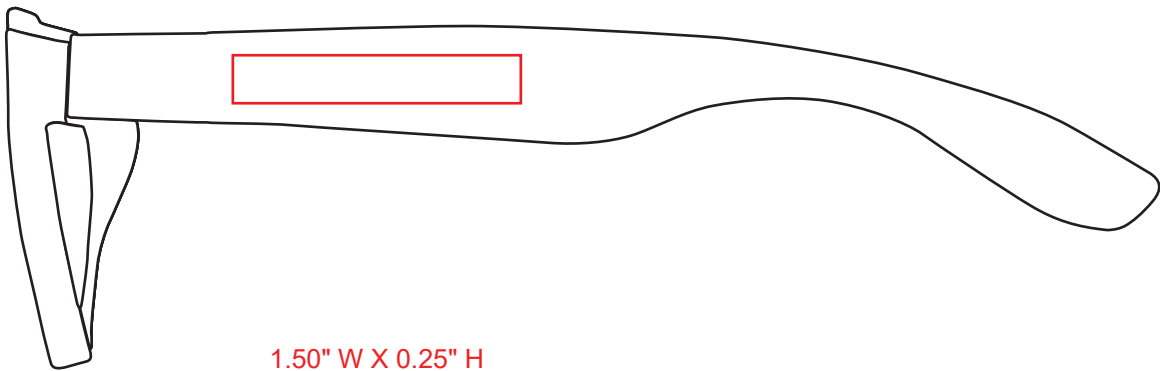

GS-2002

1.50" W X 0.25" H
Available Imprint Area
Arm (either side front to middle)

1.50" W X 0.25" H
Available Imprint Area
Arm (either side front to middle)