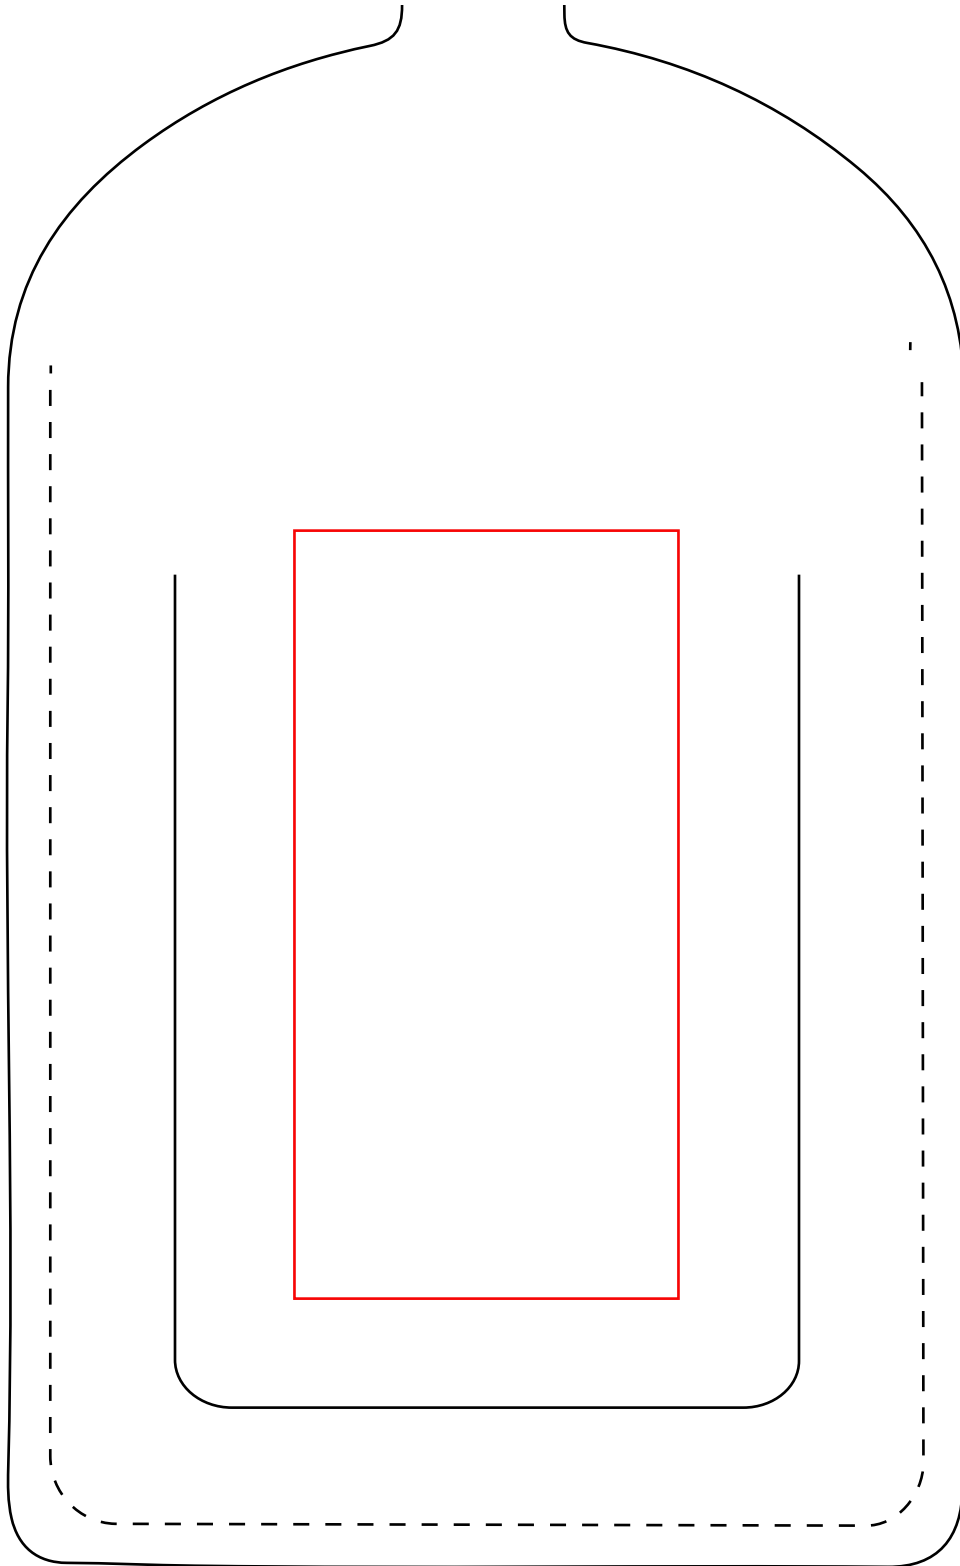

# A00008-HW-2002

\* ITEM DIAGRAM IS SHOWN AT 100% OF ACTUAL SIZE \*

**OPTION 1**  
VERTICAL FLIP  
FRONT

2" W x 4" H  
SCREEN PRINT  
AVAILABLE IMPRINT AREA

# A00008-HW-2002

\* ITEM DIAGRAM IS SHOWN AT 100% OF ACTUAL SIZE \*

**OPTION 2**  
HORIZONTAL FLIP  
FRONT

2" W x 4" H  
SCREEN PRINT  
AVAILABLE IMPRINT AREA

# A00008-HW-2002

\* ITEM DIAGRAM IS SHOWN AT 100% OF ACTUAL SIZE \*

**OPTION 3**  
BACK

2" W x 4" H  
SCREEN PRINT  
AVAILABLE IMPRINT AREA