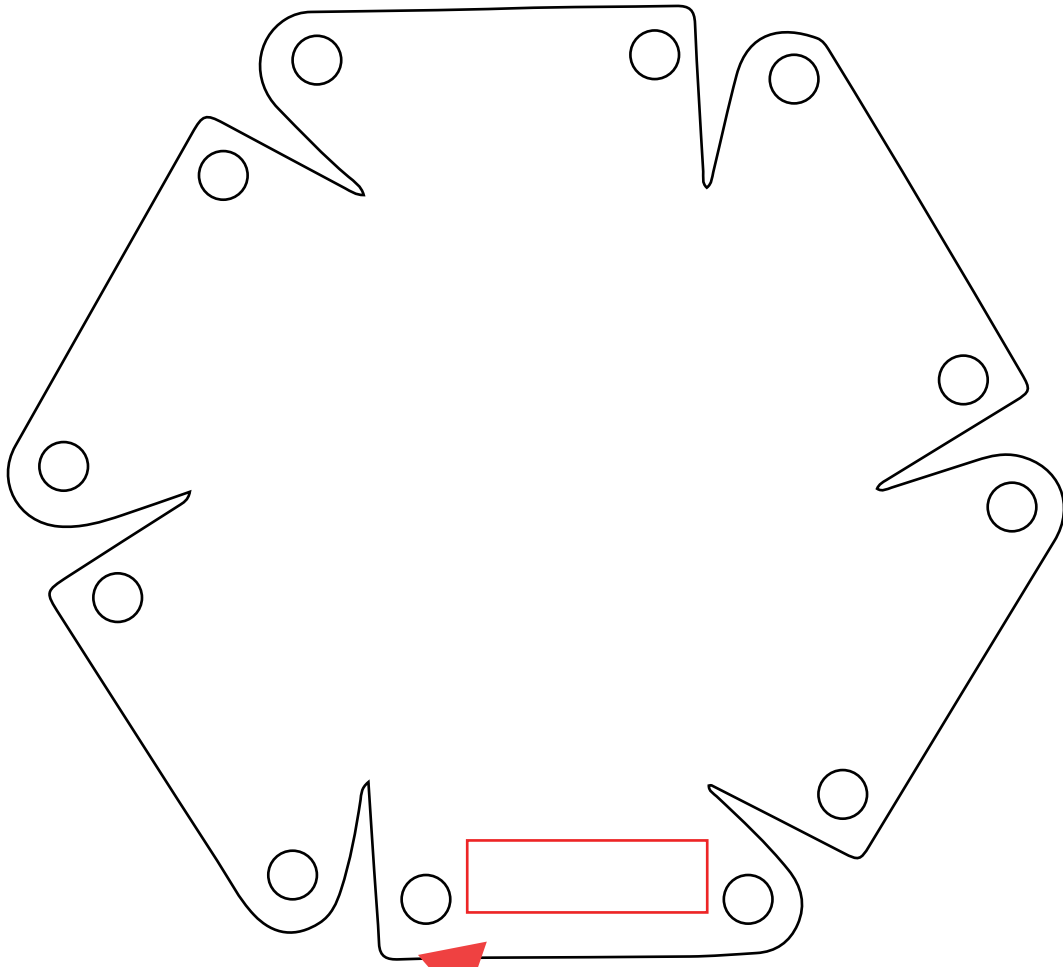

# A00008-HW-4001

\* ITEM DIAGRAM IS SHOWN AT 50% OF ACTUAL SIZE \*

## OPTION 1

4" DIAMETER (INSIDE)

SCREEN PRINT  
DEBOSSING  
AVAILABLE IMPRINT AREA

## OPTION 2

2.5" W x 0.75" H (SIDE)

SCREEN PRINT  
DEBOSSING  
AVAILABLE IMPRINT AREA