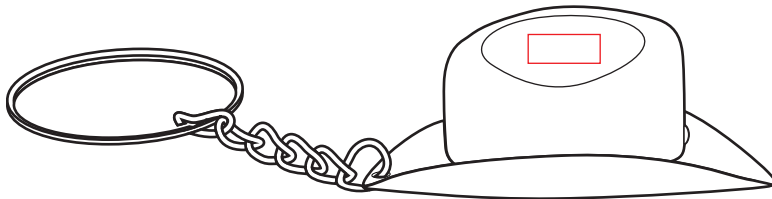

KW-1095

Default Imprint Location:
Left Side

pad print

0.37" W x 0.15" H
Imprint Area

Optional Imprint Location:
Right Side

pad print

0.37" W x 0.15" H
Imprint Area