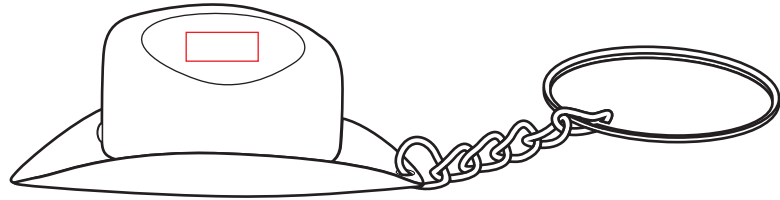

KW-1095

Default Imprint Location:
Left Side

pad print

0.37" W x 0.15" H
Imprint Area

Optional Imprint Location:
Right Side

pad print

0.37" W x 0.15" H
Imprint Area