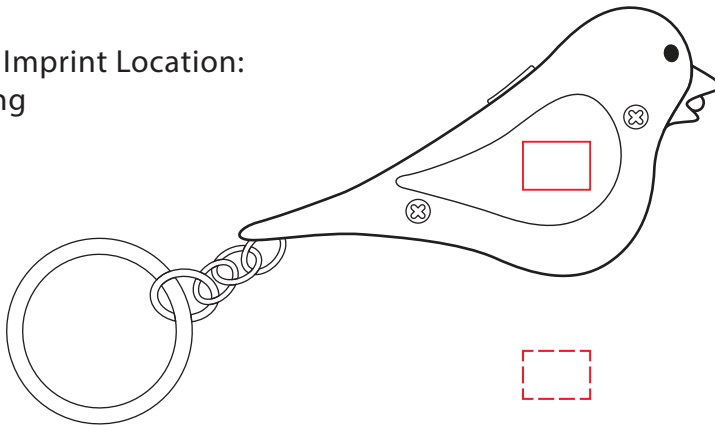

# KW-1103

Default Imprint Location:  
Left Wing

0.35" W x 0.25" H  
Imprint Area

pad print

*\* please note \**  
*no PMS match due to rubber coating*

Optional Imprint Location:  
Right Wing

0.35" W x 0.25" H  
Imprint Area

pad print

*\* please note \**  
*no PMS match due to rubber coating*