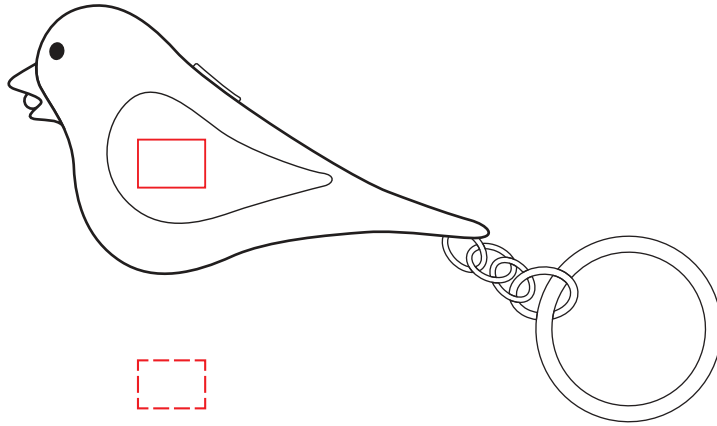

# KW-1103

Default Imprint Location:  
Left Wing

0.35" W x 0.25" H  
Imprint Area

pad print

*\* please note \**  
*no PMS match due to rubber coating*

Optional Imprint Location:  
Right Wing

0.35" W x 0.25" H  
Imprint Area

pad print

*\* please note \**  
*no PMS match due to rubber coating*