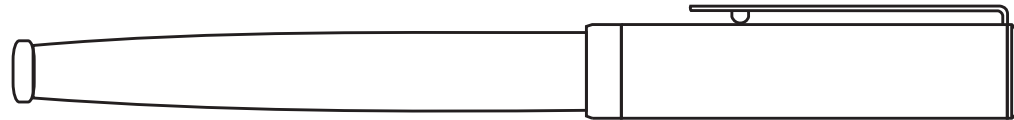

PA-302R

Letter Opener

Rollerball

Ballpoint

Silkscreen

Laser Engraving