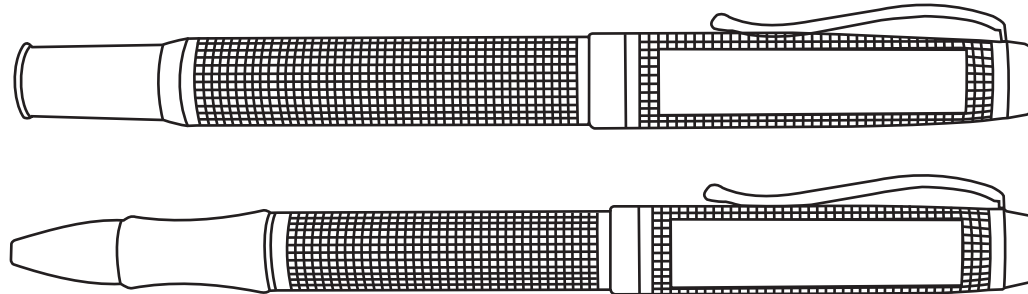

PA-601R

Silkscreen

Laser Engraving