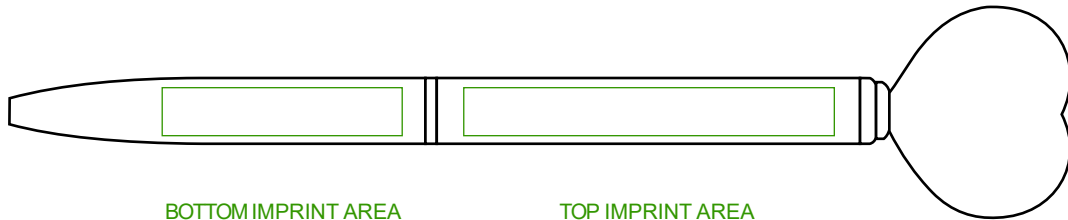

# PD-108

BOTTOM IMPRINT AREA  
1.25" W x 1.00" H  
SCREEN PRINT

TOP IMPRINT AREA  
1.93" W x 1.00" H  
SCREEN PRINT

BOTTOM IMPRINT AREA  
1.25" W x 0.25" H  
LASER ENGRAVING

TOP IMPRINT AREA  
1.93" W x 0.25" H  
LASER ENGRAVING

LASER ENGRAVING IS GOLD TONE ON GOLD, BLACK, AND WHITE PEN.  
FOR ROSE GOLD PEN, THE ENGRAVING IS ROSE GOLD TONE (TONE-ON-TONE)