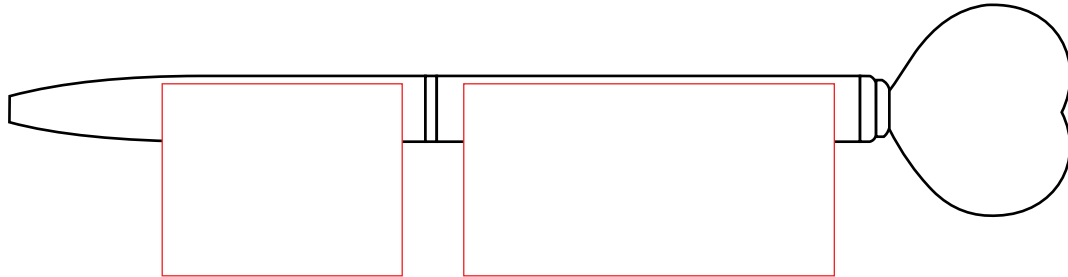

# PD-108

BOTTOM IMPRINT AREA  
1.25" W x 1.00" H  
SCREEN PRINT

TOP IMPRINT AREA  
1.93" W x 1.00" H  
SCREEN PRINT

BOTTOM IMPRINT AREA  
1.25" W x 0.25" H  
LASER ENGRAVING

TOP IMPRINT AREA  
1.93" W x 0.25" H  
LASER ENGRAVING

LASER ENGRAVING IS GOLD TONE ON GOLD, BLACK, AND WHITE PEN.  
FOR ROSE GOLD PEN, THE ENGRAVING IS ROSE GOLD TONE (TONE-ON-TONE)