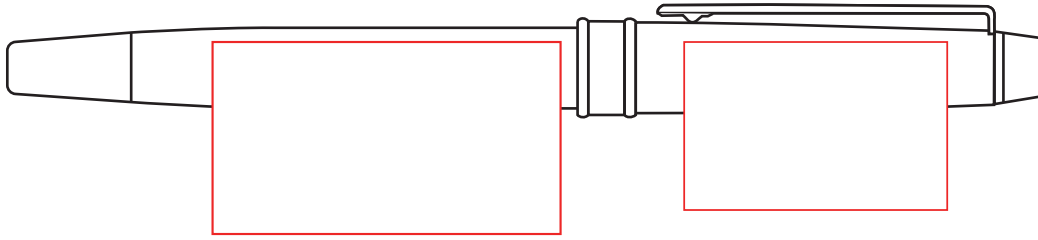

PE-120R

LOWER BARREL
1.81" W X 1.00" H
IMPRINT AREA
SCREEN PRINT

UPPER BARREL
1.37" W X 0.87" H
IMPRINT AREA
SCREEN PRINT

LOWER BARREL
1.37" W X 0.31" H
IMPRINT AREA
LASER ENGRAVING
(SHOWS GOLD/BRASS)

UPPER BARREL
1.37" W X 0.31" H
IMPRINT AREA
LASER ENGRAVING
(SHOWS GOLD/BRASS)