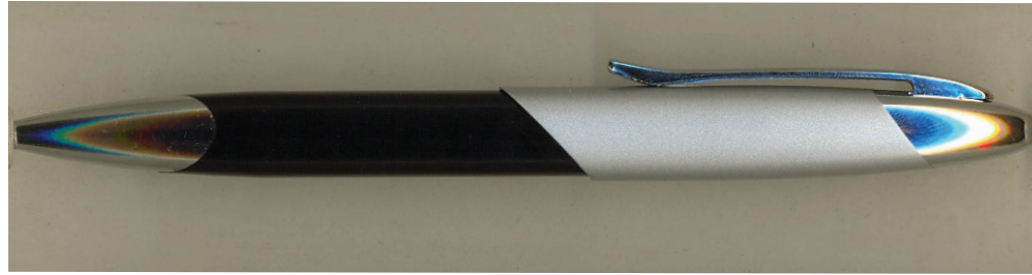

PG-302

Silkscreen

$7/8"$ (H) \times $1-3/8"$ (W)

$7/8"$ (H) \times $1-3/8"$ (W)

Laser Engraving

$5/16"$ (H) \times $1-3/8"$ (W)

$5/16"$ (H) \times $1-3/8"$ (W)