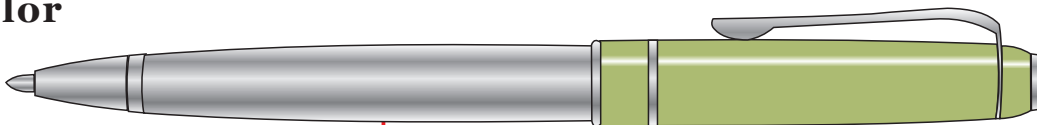

PM-226 Actual pen

Virtual pen

Black

Burg

Turq

Green

Yellow

Brown

Purple

Custom Color

laser engraving area

laser engraving area