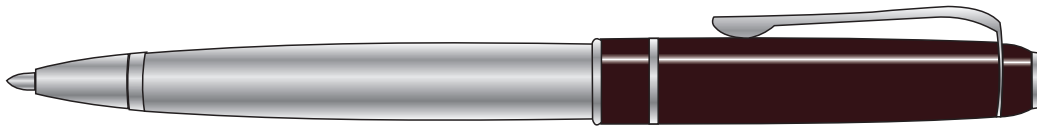

PM-226 Actual pen

Virtual pen

Black

Burg

Turq

Green

Yellow

Brown

Purple

Custom Color

laser engraving area

laser engraving area