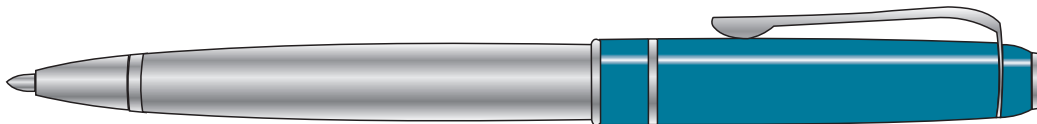

PM-226 Actual pen

Virtual pen

Black

Burg

Turq

Green

Yellow

Brown

Purple

Custom Color

laser engraving area

laser engraving area