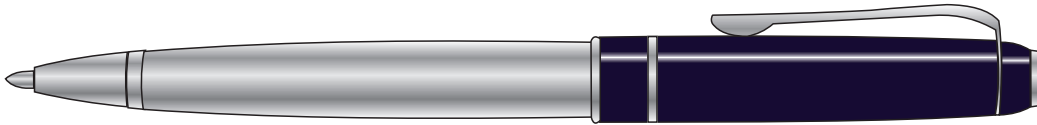

PM-226 Actual pen

Virtual pen

Black

Burg

Turq

Green

Yellow

Brown

Purple

Custom Color

laser engraving area

laser engraving area