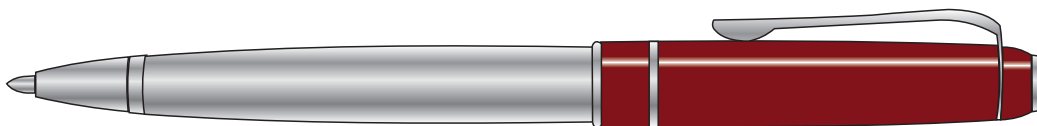

PM-226 Actual pen

Virtual pen

Black

Burg

Turq

Green

Yellow

Brown

Purple

Custom Color

laser engraving area

laser engraving area