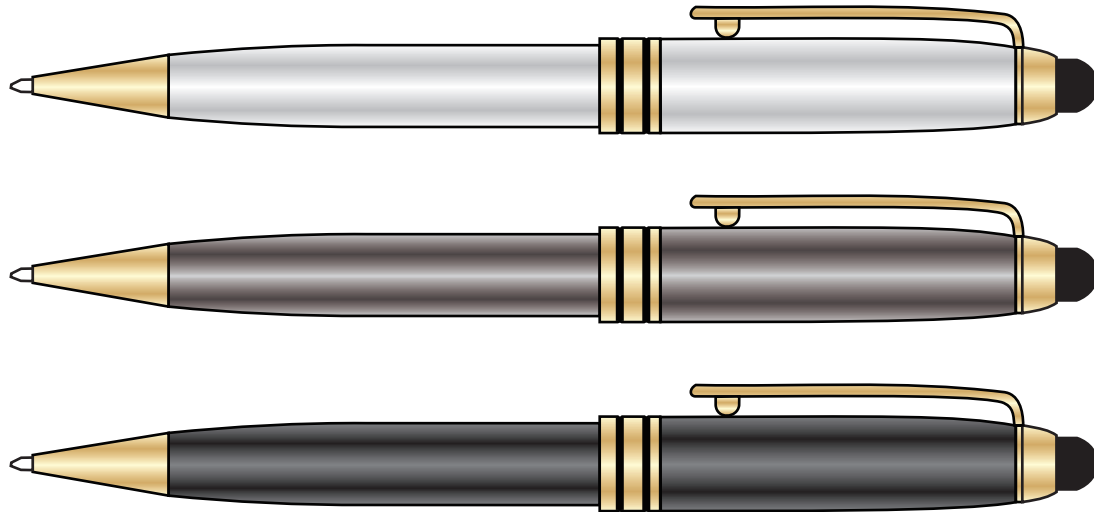

PP-144

Imprint area
1" H x 1-3/8" W

Engraving area

5/16" H x 1-5/16" W