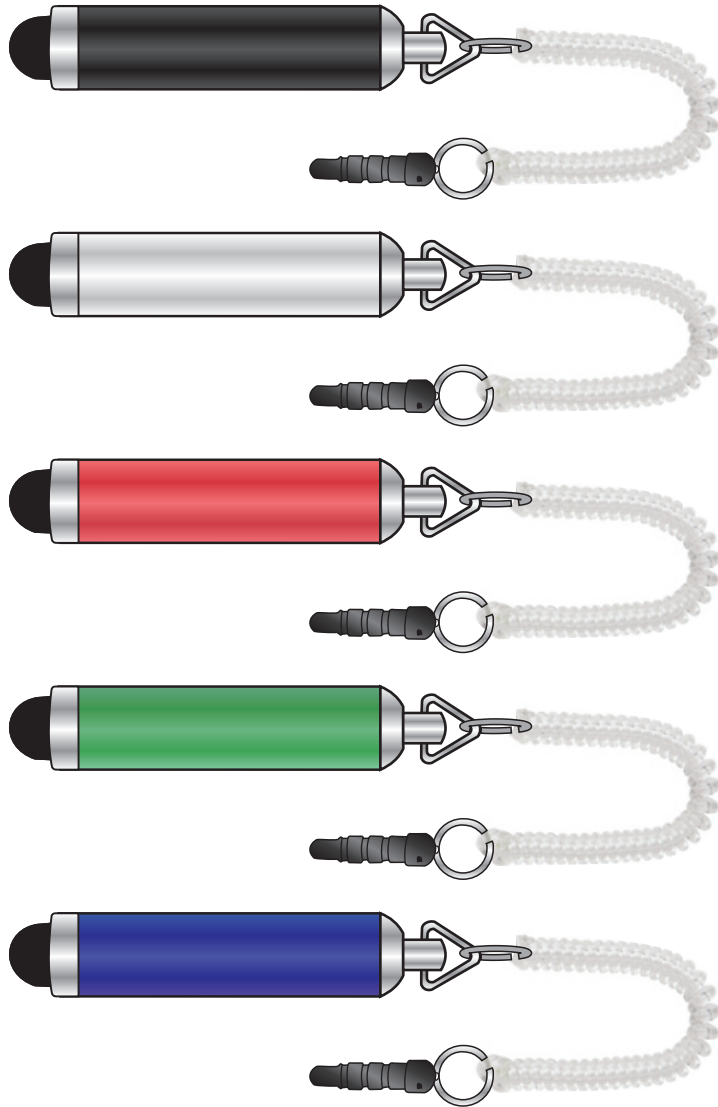

# PP-182

silkscreen

1.25" W x 1.00" H  
Max. Imprint Area

Laser  
Engraved

1.25" W x 0.25" H  
Max. Imprint Area