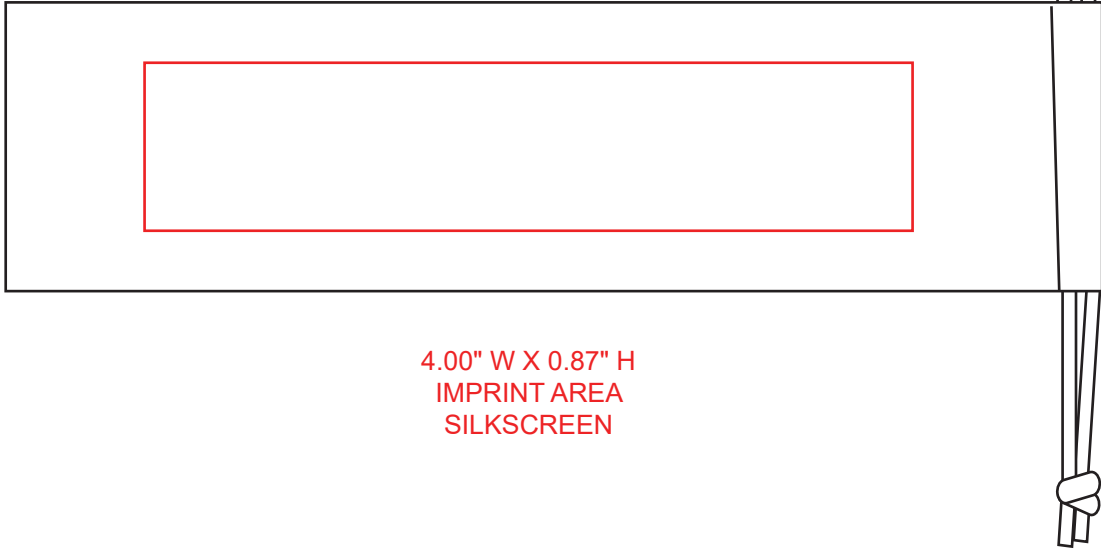

PPK-105

4.00" W X 0.87" H
IMPRINT AREA
SILKSCREEN