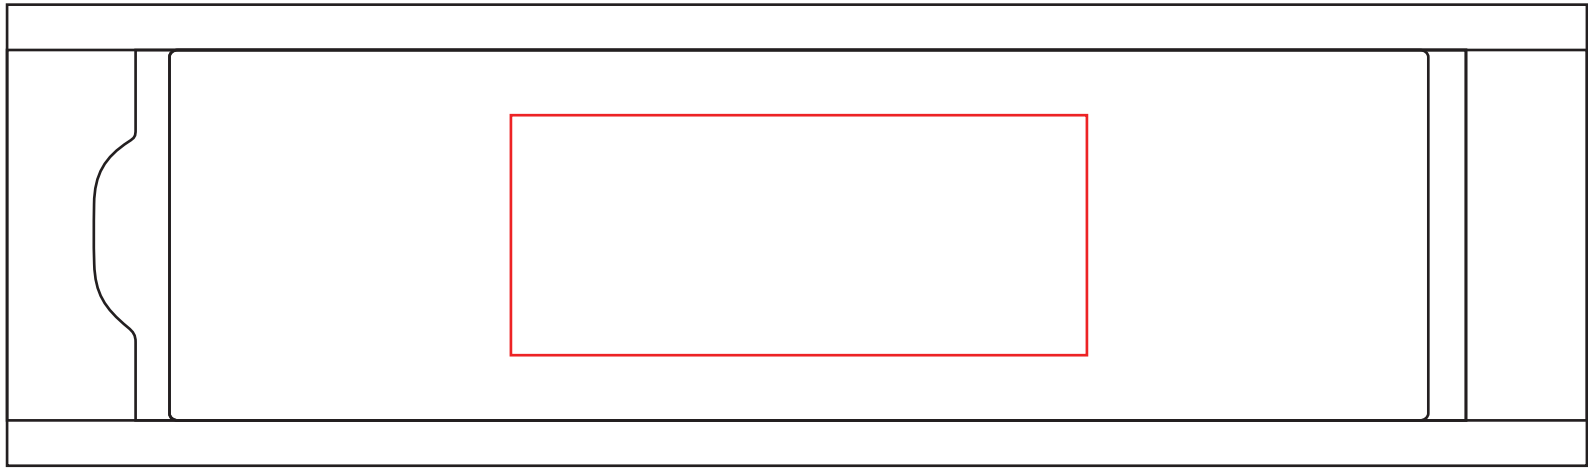

PPK-510

3.00" W X 1.25" H
IMPRINT AREA
SILKSCREEN