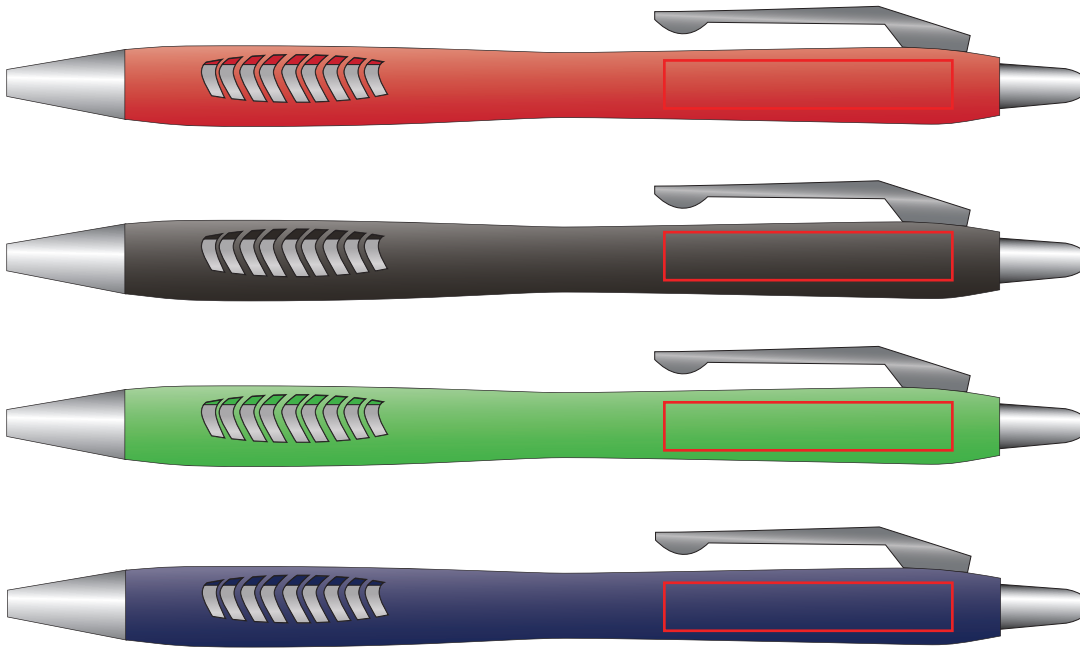

PS-1192

AVAILABLE IMPRINT AREA
SILK SCREEN 1.50" W x 0.25" H