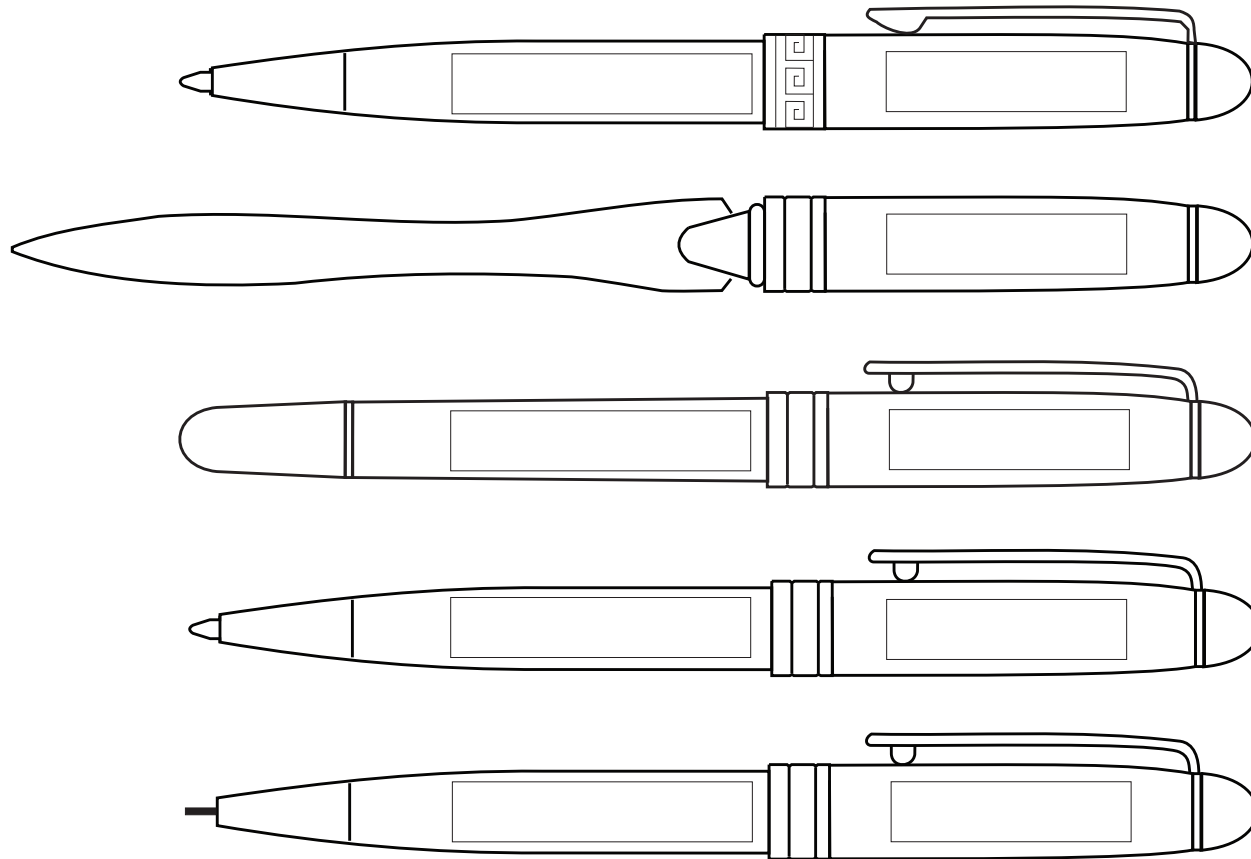

# *PW-211B*

Barrel

Cap

## Laser Engraving