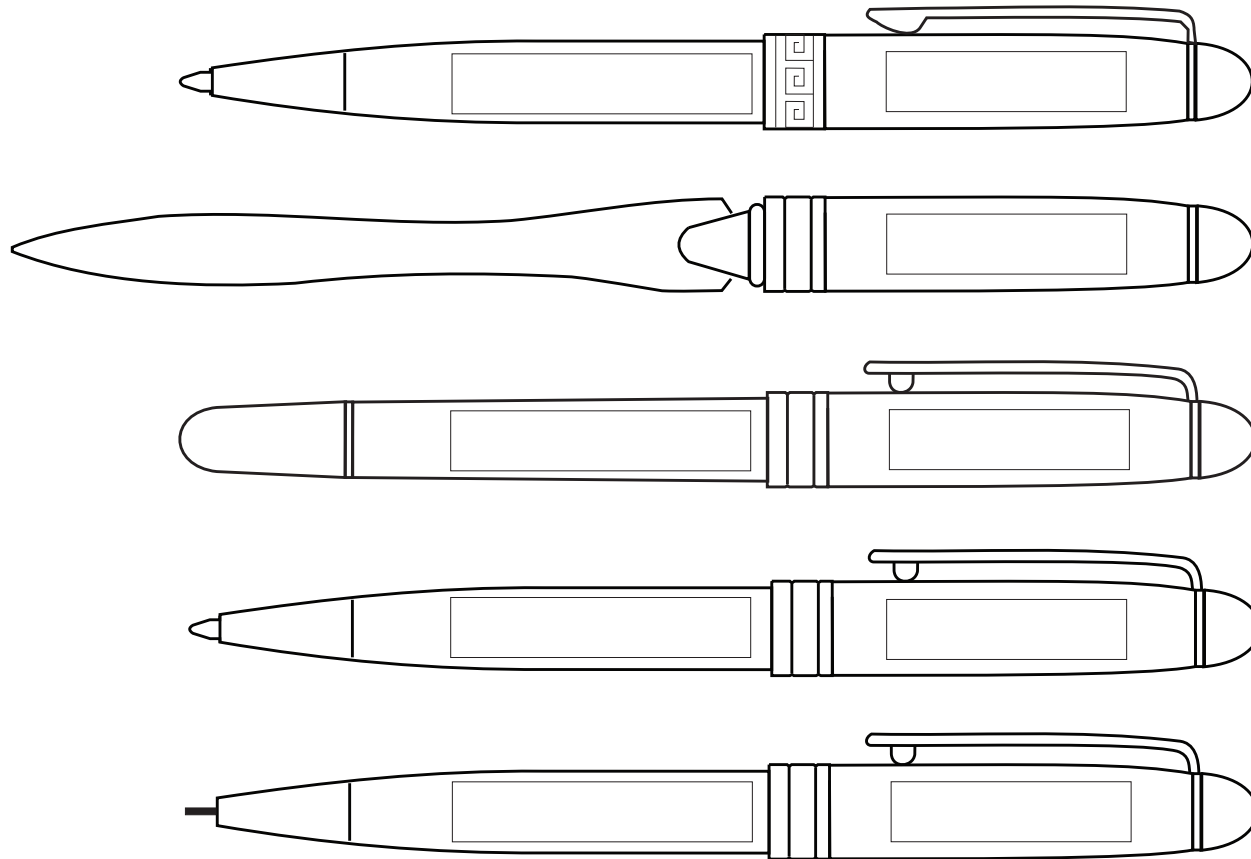

PW-211P

Barrel

Cap

Laser Engraving