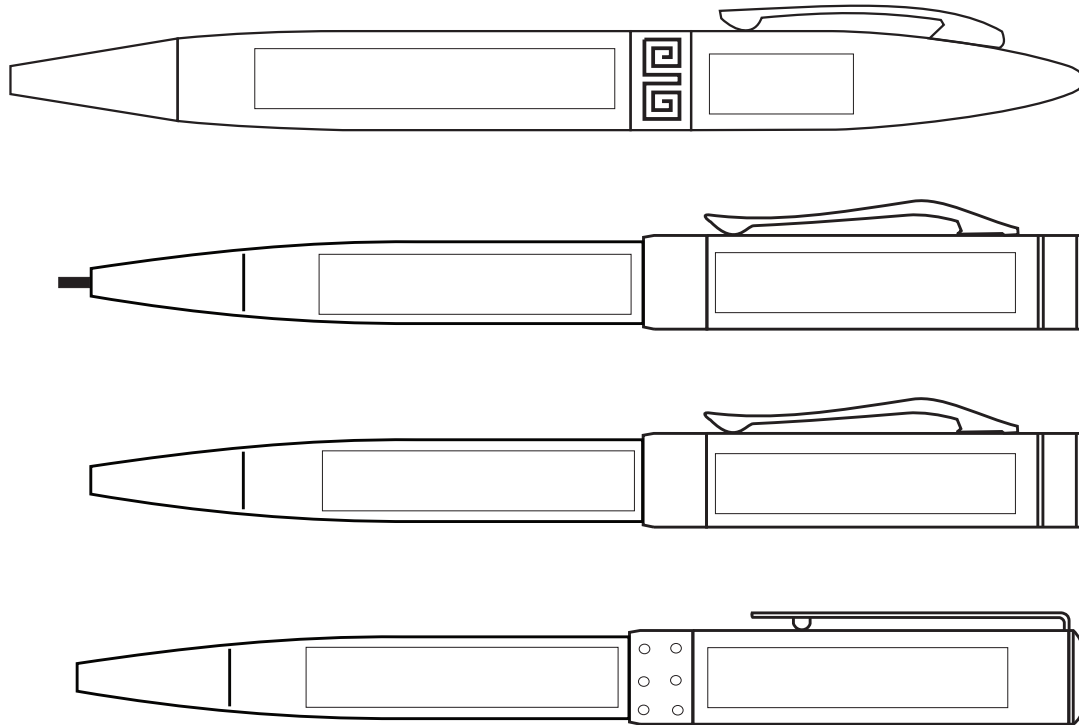

PW-231B

Barrel

Cap

Silkscreen/Laser Engraving in Gold (Cap)