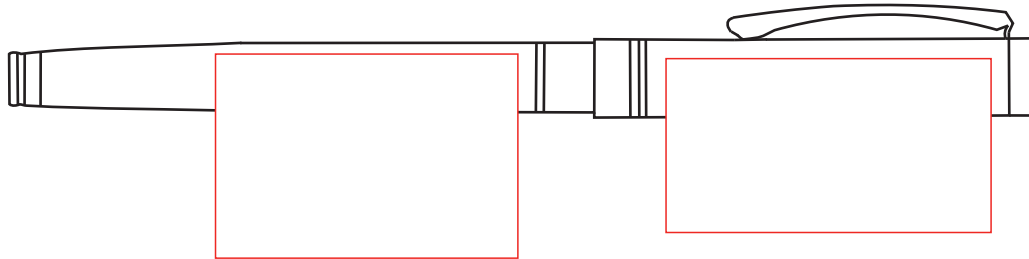

PX-104R

TEMPLATE IS SHOWN AT ACTUAL SIZE

1.57" W X 1.06" H
AVAILABLE IMPRINT AREA
SCREEN PRINT - BARREL

1.69" W X 0.90" H
AVAILABLE IMPRINT AREA
SCREEN PRINT - CAP
****DEFAULT****

1.57" W X 0.25" H
AVAILABLE IMPRINT AREA
LASER ENGRAVING - BARREL

1.69" W X 0.25" H
AVAILABLE IMPRINT AREA
LASER ENGRAVING - CAP
****DEFAULT****