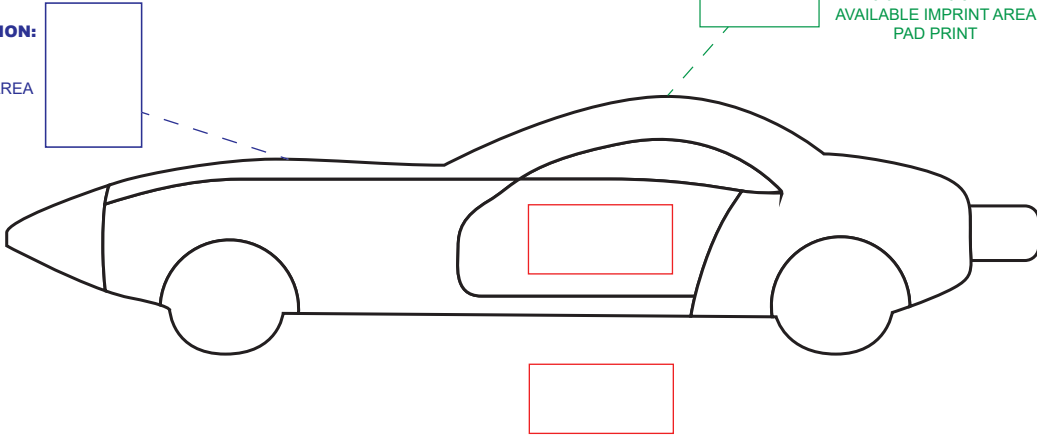

PY-4029

TEMPLATE IS SHOWN AT ACTUAL SIZE

**ALTERNATE LOCATION:
CAR HOOD**
0.50" W X 0.75" H
AVAILABLE IMPRINT AREA
PAD PRINT

**ALTERNATE LOCATION:
CAR ROOF**
0.62" W X 0.37" H
AVAILABLE IMPRINT AREA
PAD PRINT

DEFAULT LOCATION: SIDE DOOR (LEFT OR RIGHT)

0.75" W X 0.36" H
AVAILABLE IMPRINT AREA
PAD PRINT