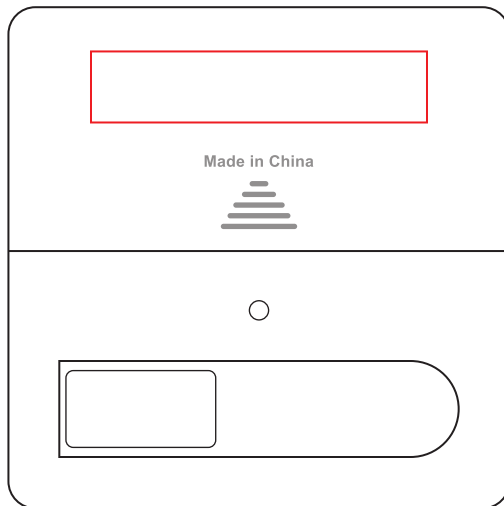

TW-5003

TEMPLATE IS SHOWN AT 100% SIZE

1.75" W X 1.75 H
AVAILABLE IMPRINT AREA
DEFAULT LOCATION - TOP

1.75" W X 0.37 H
AVAILABLE IMPRINT AREA
ALTERNATE LOCATION - BOTTOM