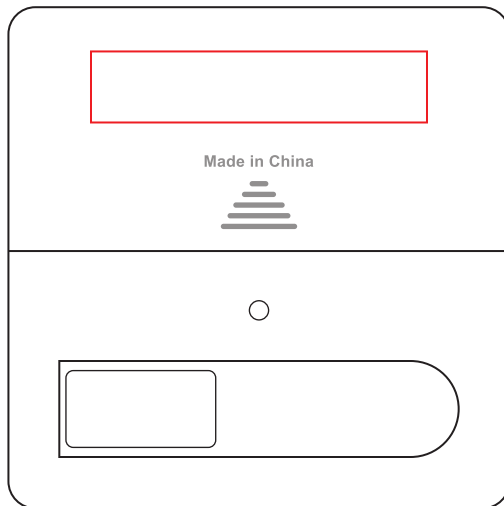

TW-5004

TEMPLATE IS SHOWN AT 100% SIZE

1.75" W X 1.75 H
AVAILABLE IMPRINT AREA
DEFAULT LOCATION - TOP

1.75" W X 0.37 H
AVAILABLE IMPRINT AREA
ALTERNATE LOCATION - BOTTOM