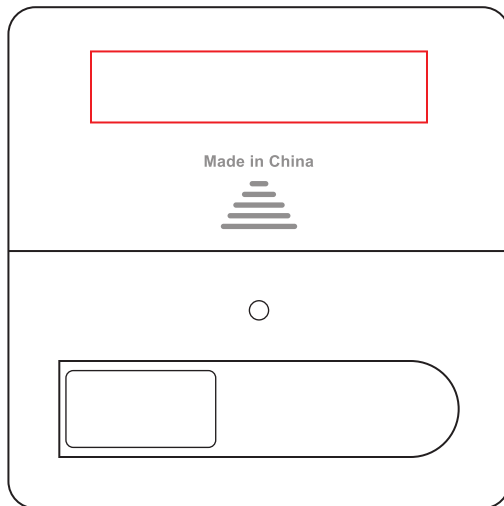

TW-5007

TEMPLATE IS SHOWN AT 100% SIZE

1.75" W X 1.75 H
AVAILABLE IMPRINT AREA
DEFAULT LOCATION - TOP

1.75" W X 0.37 H
AVAILABLE IMPRINT AREA
ALTERNATE LOCATION - BOTTOM