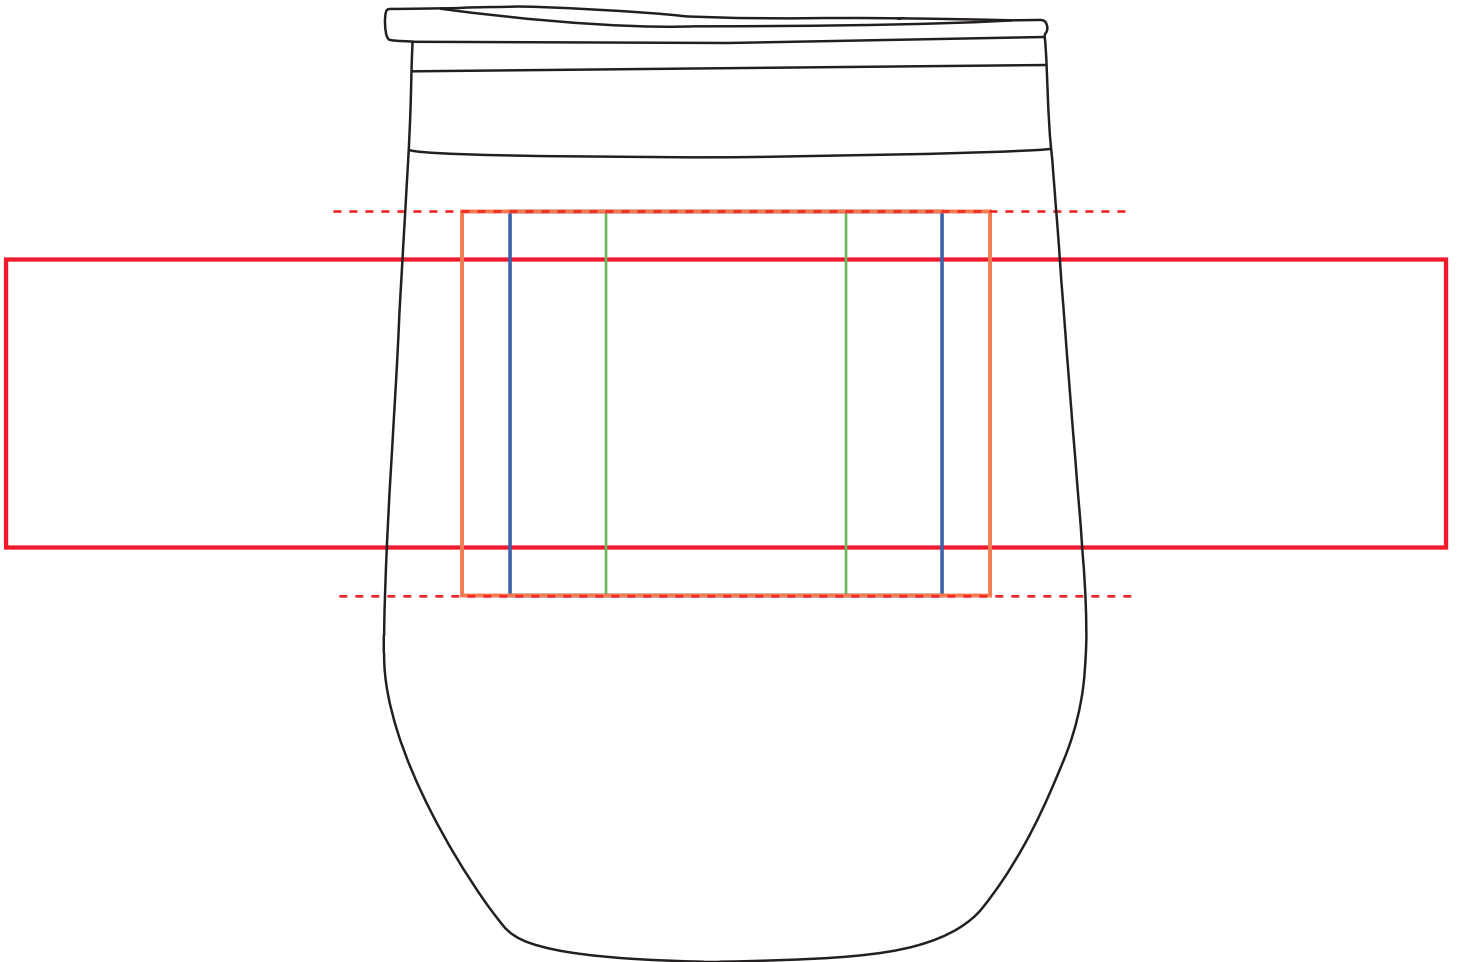

WA-2022

SCREEN PRINT
7.50" W x 1.50" H (MAX SIZE)
AVAILABLE IMPRINT AREA

FULL COLOR DIGITAL
LASER ENGRAVING
1.25" W x 2.00" H
AVAILABLE IMPRINT AREA
One Side Small Size

LASER ENGRAVING
2.25" W x 2.00" H
AVAILABLE IMPRINT AREA
One Side Medium Size

LASER ENGRAVING
2.75" W x 2.00" H
AVAILABLE IMPRINT AREA
One Side Large Size