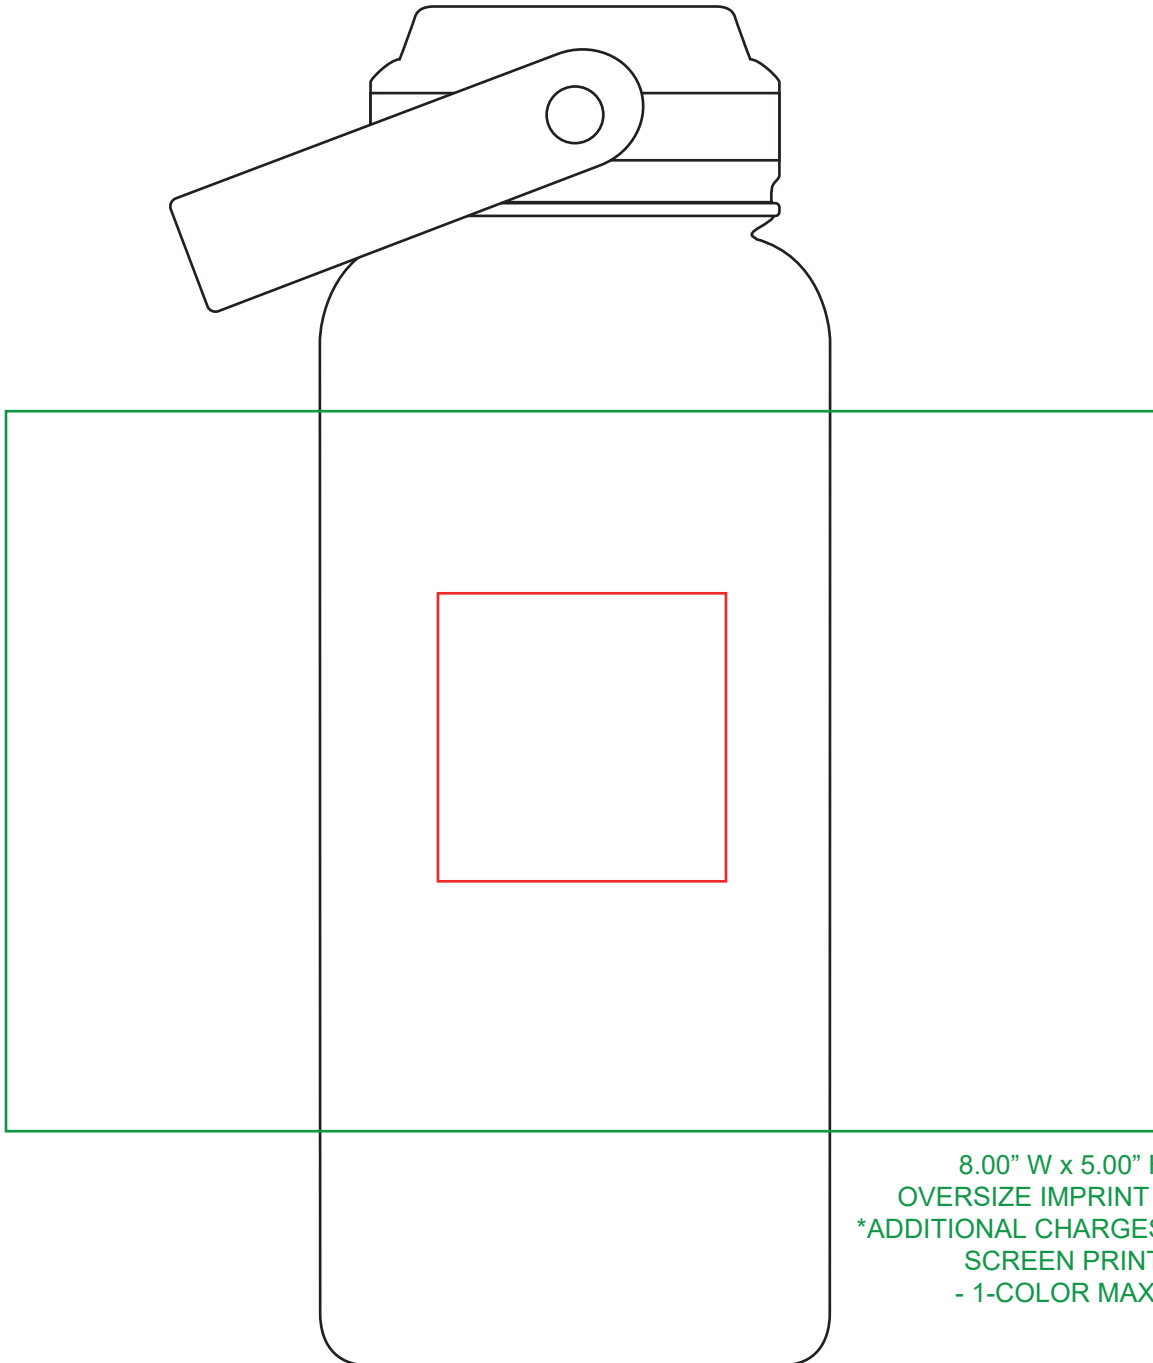

ITEM DIAGRAM IS SHOWN  
AT 75% OF ACTUAL SIZE

# WS-1031

8.00" W x 5.00" H  
OVERSIZE IMPRINT AREA  
\*ADDITIONAL CHARGES APPLY\*  
SCREEN PRINT  
- 1-COLOR MAX -

2.00" W x 2.00" H  
AVAILABLE IMPRINT AREA  
SCREEN PRINT