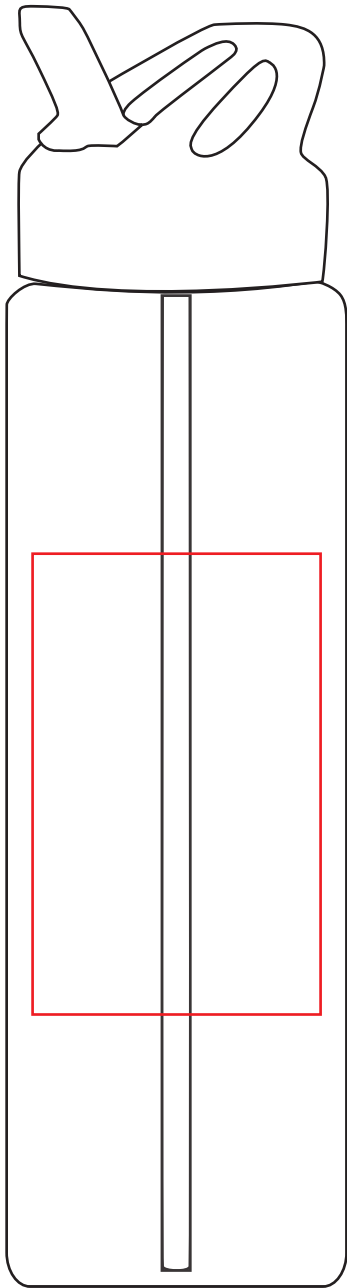

ITEM DIAGRAM IS SHOWN  
AT 60% OF ACTUAL SIZE

# WS-1032

FRONT

2.50" W x 4.00" H  
SCREEN PRINT  
AVAILABLE IMPRINT AREA  
BODY